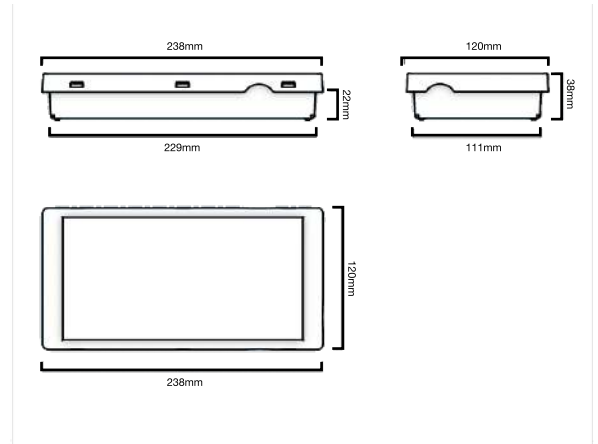

AURA-Exit

Dimensions

LED

21m

NiMH

Emergency Luminaire

Key features:

- Easy to install & maintain
- Smart Charge technology
- Efficient and reliable LED light source
- Maintained or non-maintained operation
- 3 hours emergency duration
- Suitable for warehouse, driveway areas
- Wall/ ceiling mounting option
- 21m viewing distance
- Smart charge technology
- Resistant to dust & water

Order codes

Order code	Description
ESC0811L-SCEX	- AURA Exit
ESC0811L-SCEXR	- AURA Exit (wall recessed)
ESC0811L-SMEX	- AURA EXIT
ESC0811L-SMEXR	- AURA EXIT (wall recessed)

Specification

Rated supply voltage	: 220 - 240 V
Supply frequency	: 50/60 Hz
Supply current (max)	: 30 mA
Conductor size	: 0.75 - 1.5mm ²
Ambient temperature (ta)	: 0°C to +35°C
Ingress protection	: IP65
Protection class	: Class II
CCT	: 5700K
Emergency duration	: 3 hours
Recharge period	: 24 hours
Viewing distance	: 21 m/ 28m
Battery	: rechargeable NiMH