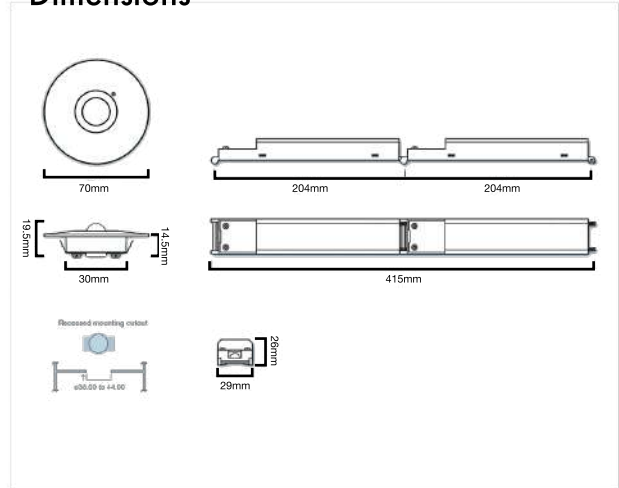

ZIYA

Dimensions

IP20

LED

Emergency LED Recessed Downlight

Key features:

- Easy to install and maintain
- Slim, lightweight design
- Efficient LED light source
- 3 hours emergency duration
- Smart charge technology
- Suitable for lobby, corridor, hotels, restaurants application

180
Lumens

Order codes

Order code	Description
ESC0863L-SCO	- ZIYA (open area)
ESC0863L-SCE	- ZIYA (escape route)
ESC0863L-SMO	- ZIYA (open area)
ESC0863L-SME	- ZIYA (escape route)

Specification

Supply voltage	: 220-240 V
Supply frequency	: 50/60 Hz
Supply current (max)	: 30 mA
Power factor	: 0.45
Total circuit power (max)	: 2.2 W
Total circuit power (nom)	: 0.9 W
Ambient temperature (ta)	: 0°C to +35°C
Protection class	: Class II
Emergency duration	: 3 hours
Recharge period	: 24 hours
Lumen output	: 180 lm
IP rating	: IP20
CCT	: 5000K
Battery	: 3.6V 2.2Ah rechargeable NiMH