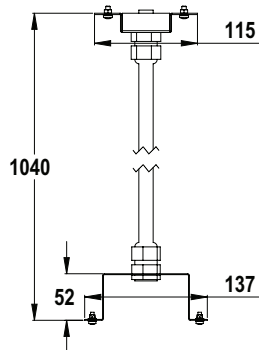

Suspension Bracket
TW77504F