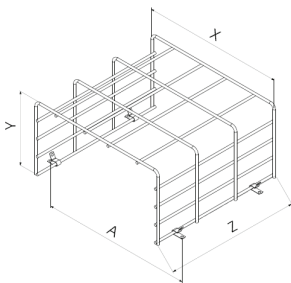

Shock Protecting Cover
TW77507B