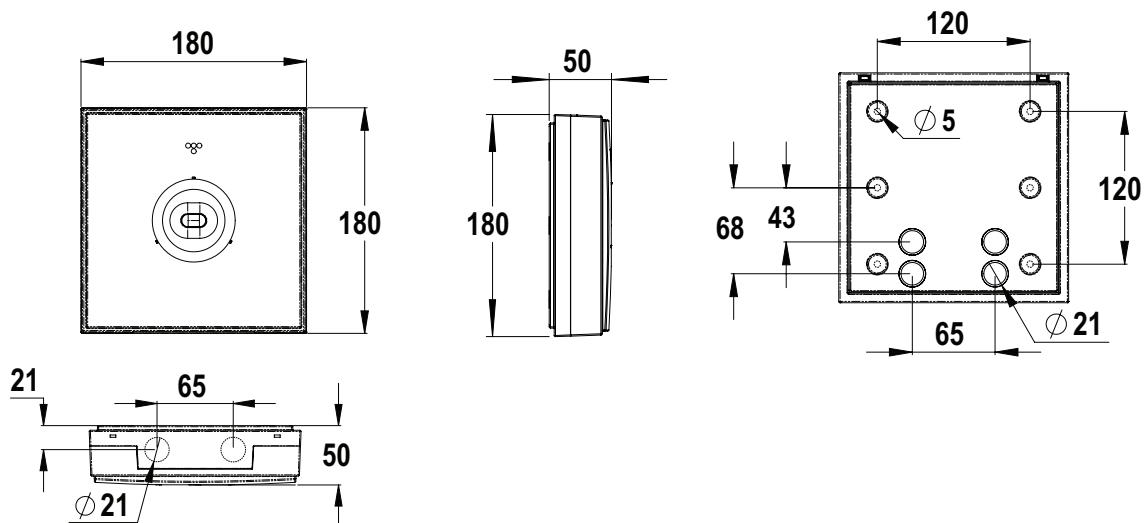

TWX8851WK | TWX8856WK

Linespot II Midbay Emergency Lighting

Check Youtube for installation video

SYSTEM DESCRIPTION:

Linespot II Midbay is a surface-mounted emergency light, especially designed for lighting 3-10 meter high areas. The high output version, TWX8856WK is suitable for up to 16 m installation height.

DIMENSIONS

TWX8851WK | TWX8856WK

Linespot II Midbay Emergency Lighting

Product Code	Nominal Supply Voltage	Maximum Input Power	Luminous Flux (lm)	Operation Mode	Temperature Range	Electrical Installation	Weight (kg)
TWX8851WK	220-240V, 50/60 Hz AC/DC	10VA / 5.5W	240	CBS / C +IC	-30...+50°C	3 x 2.5 mm ² -0-	0.5
TWX8856WK	220-240V, 50/60 Hz AC/DC	16VA / 9.5W	530 (High Output)	CBS / C +IC	-30...+50°C	3 x 2.5 mm ² -0-	0.5

LIGHT DISTRIBUTION TABLES

Emergency Lighting for escape routes (ceiling mounted)

- Table of 1 lux for escape routes in the middle line according to the norm EN1838
- Level of measurement 0.02m, measurement result with battery operation

- R1 distance from wall (X axis)
- R2 installation distances between lights (X axis)
- R4 distance between from wall (Y axis)

ACCESSORIES

Product Code	Product Description
TW77504F	Suspension Bracket
TW77507B	Shock protecting cover (Dimensions X=320, Y=165, Z=305, A=340)