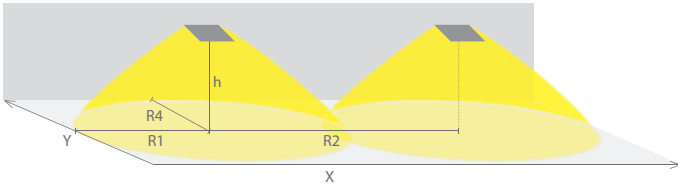

DIMENSIONS

TWX8851WK | TWX8856WK

Linespot II Midbay Emergency Lighting

Product Code	Nominal Supply Voltage	Maximum Input Power	Luminous Flux (lm)	Operation Mode	Temperature Range	Electrical Installation	Weight (kg)
TWX8851WK	220-240V, 50/60 Hz AC/DC	10VA / 5.5W	240	CBS / C +IC	-30...+50°C	3 x 2.5 mm ² -0-	0.5
TWX8856WK	220-240V, 50/60 Hz AC/DC	16VA / 9.5W	530 (High Output)	CBS / C +IC	-30...+50°C	3 x 2.5 mm ² -0-	0.5

LIGHT DISTRIBUTION TABLES

Emergency Lighting for escape routes (ceiling mounted)

- Table of 1 lux for escape routes in the middle line according to the norm EN1838
- Level of measurement 0.02m, measurement result with battery operation