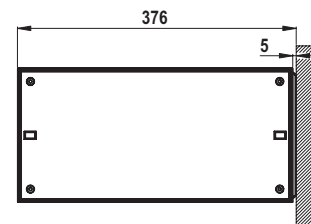

Flag Mounting with Flag Bracket
TWT3003