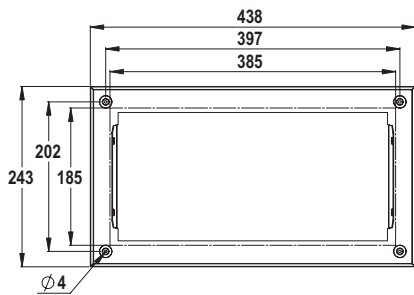

TWX3051WK

SOLID One Midbay LED Emergency Light

PICTOGRAMS

Product Code	Pictogram	Viewing Distance (m)	Copitable Product Group
PBV31302E		30	Solid Emergency Exit Lights
PBV31301E		30	Solid Emergency Exit Lights
PBV31305E		30	Solid Emergency Exit Lights

ACCESSORIES

Recess Mounting Frame
TWT3001

Wall Mounting with Wall Bracket
TWT3002