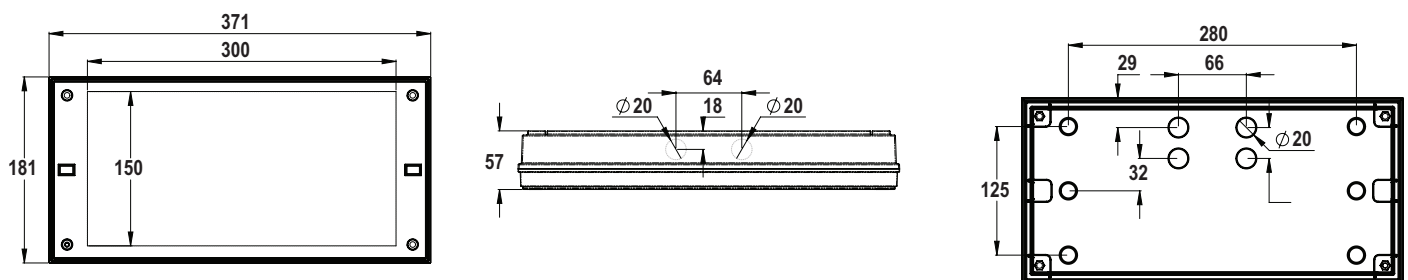

### DIMENSIONS

Product Code	Nominal Supply Voltage	Max Input Voltage	Operation Mode	Temperature Range	Electrical Installation	Weight
TWT3051WK	220-240V 50/60Hz AC	10VA / 5.5W	CBS / C+IC	-30°C .... +50°C	2/3 X 2.5mm <sup>2</sup> -0-	1.4