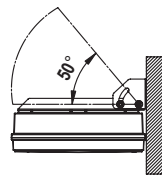

TWX3051WK

SOLID One Midbay LED Emergency Light

PICTOGRAMS

Product Code	Pictogram	Viewing Distance (m)	Copitable Product Group
PBV31302E		30	Solid Emergency Exit Lights
PBV31301E		30	Solid Emergency Exit Lights
PBV31305E		30	Solid Emergency Exit Lights

ACCESSORIES

Flag Mounting with Flag Bracket
TWT3003

Product Code	Product Description
TWT3001	Recess Mounting Frame
TWT3002	Wall Bracket
TWT3003	Flag Bracket
TWT3004	Ceiling Bracket