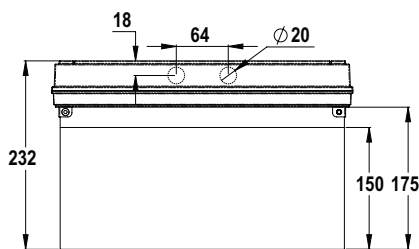

DIMENSIONS

TWX3151WK

Central Battery System

Product Code	Nominal Supply Voltage	Max Input Voltage	Operation Mode	Temperature Range	Electrical Installation	Weight
TWX3151WK	220-240V 50/60Hz AC	10VA / 5.5W	CBS / C+IC	-30°..... +50°C	2/3 X 2.5mm ²	1.8