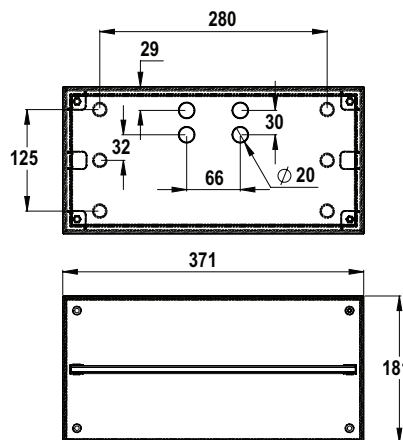

TWX3151WK

SOLID LED Emergency Exit Light

SYSTEM DESCRIPTION:

SOLID is our new emergency light and exit light product family, with an IP65 protection rating, specially developed for demanding conditions. Fast and easy installation has been emphasized in its design. The luminaire is dust-proof and water resistant, and therefore suitable for e.g. in industrial buildings, parking halls and other damp or dusty conditions, as well as outdoors. Long-life LEDs are used as the light source. Wall mounted, single sided SOLID exit lights are equipped with easy-to-change pictograms, with a 30 m viewing distance.

DIMENSIONS

TWX3151WK

Central Battery System

Product Code	Nominal Supply Voltage	Max Input Voltage	Operation Mode	Temperature Range	Electrical Installation	Weight
TWX3151WK	220-240V 50/60Hz AC	10VA / 5.5W	CBS / C+IC	-30°..... +50°C	2/3 X 2.5mm ²	1.8