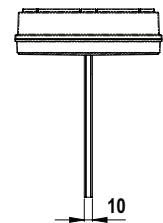

TWX3151WK

SOLID LED Emergency Exit Light

SYSTEM DESCRIPTION:

SOLID is our new emergency light and exit light product family, with an IP65 protection rating, specially developed for demanding conditions. Fast and easy installation has been emphasized in its design. The luminaire is dust-proof and water resistant, and therefore suitable for e.g. in industrial buildings, parking halls and other damp or dusty conditions, as well as outdoors. Long-life LEDs are used as the light source. Wall mounted, single sided SOLID exit lights are equipped with easy-to-change pictograms, with a 30 m viewing distance.

DIMENSIONS

TWX3151WK

Central Battery System

Product Code	Nominal Supply Voltage	Max Input Voltage	Operation Mode	Temperature Range	Electrical Installation	Weight
TWX3151WK	220-240V 50/60Hz AC	10VA / 5.5W	CBS / C+IC	-30°..... +50°C	2/3 X 2.5mm ²	1.8