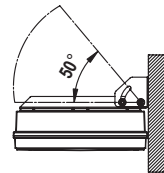

TWX3651WK

SOLID One Midbay LED Emergency Light

Emergency Lighting for escape routes (ceiling mounted)

- Table of 0.5 lux for open areas according to the norm EN1838. 0.5m edge district is considered in this table.
- Level of measurement 0.02m, measurement result with battery operation.

- R1 distance from wall (X Axis)
- R2 installation distance between lights (X Axis)
- R3 installation distance between lights (Y Axis)
- R4 distance from wall (Y Axis)

TWX3651WK

Mounting height (m)	Below the light (lux)	R1 (m)	R2 (m)	R3(m)	R4 (m)
		0.5 lux	0.5 lux	0.5 lux	0.5 lux
4	25	5.5	10	10	5.5
6	11	6.5	12	12	6.5
8	6	7.5	14	14	7.5
10	4	7,5	14	14	7.5
12	2.5	8	15	15	8
14	2	8.5	16	16	8.5
16	1.5	8.5	16	16	8.5

ACCESSORIES

Flag Mounting with Flag Bracket
TWT3003

Product Code	Product Description
TWT3001	Recess Mounting Frame
TWT3002	Wall Bracket
TWT3003	Flag Bracket
TWT3004	Ceiling Bracket