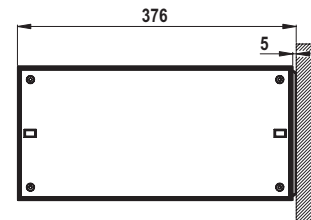

Flag Mounting with Flag Bracket
TWT3003