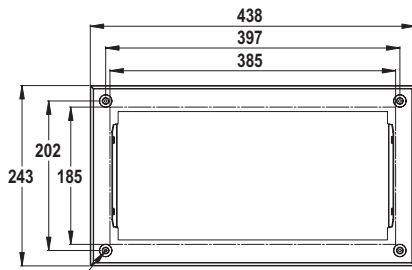

ACCESSORIES

Recess Mounting Frame
TWT3001