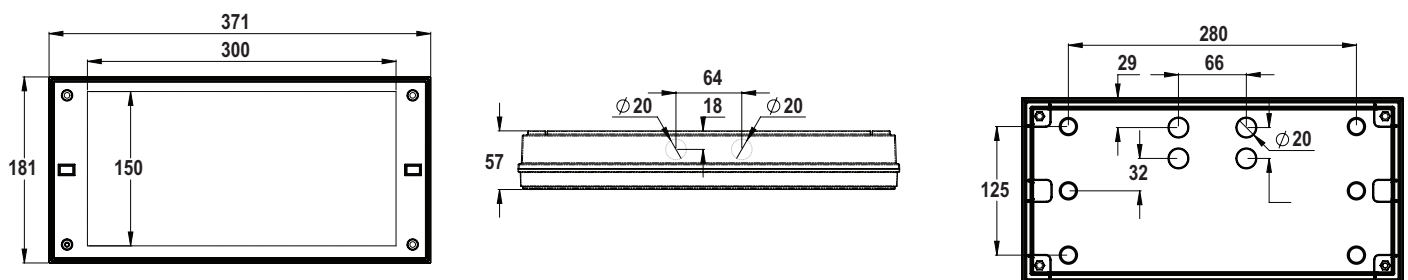

### DIMENSIONS

Product Code	Nominal Supply Voltage	Max Input Voltage	Luminous Flux (lm)	Operation Mode	Temperature Range	Electrical Installation	Weight
TWX3651WK	220-240V 50/60Hz AC	14VA / 8.5W	600	CBS / C+IC	-30°C .... +50°C	2/3 X 2.5mm <sup>2</sup> -O-	1.1