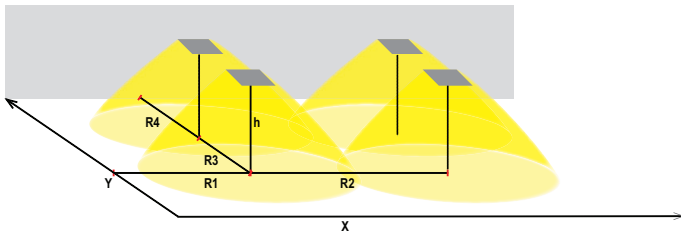

TWX3651WK

SOLID One Midbay LED Emergency Light

Emergency Lighting for escape routes (ceiling mounted)

- Table of 0.5 lux for open areas according to the norm EN1838. 0.5m edge district is considered in this table.
- Level of measurement 0.02m, measurement result with battery operation.

- R1 distance from wall (X Axis)
- R2 installation distance between lights (X Axis)
- R3 installation distance between lights (Y Axis)
- R4 distance from wall (Y Axis)

TWX3651WK

Mounting height (m)	Below the light (lux)	R1 (m)	R2 (m)	R3(m)	R4 (m)
		0.5 lux	0.5 lux	0.5 lux	0.5 lux
4	25	5.5	10	10	5.5
6	11	6.5	12	12	6.5
8	6	7.5	14	14	7.5
10	4	7,5	14	14	7.5
12	2.5	8	15	15	8
14	2	8.5	16	16	8.5
16	1.5	8.5	16	16	8.5