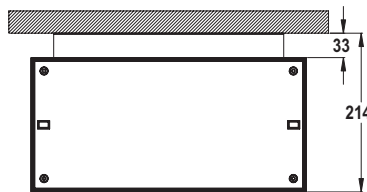

### Emergency Lighting for escape routes (ceiling mounted)

- Table of 0.5 lux for open areas according to the norm EN1838. 0.5m edge district is considered in this table.
- Level of measurement 0.02m, measurement result with battery operation.

- R1 distance from wall (X Axis)
- R2 installation distance between lights (X Axis)
- R3 installation distance between lights (Y Axis)
- R4 distance from wall (Y Axis)

### ACCESSORIES

**Recess Mounting Frame**  
TWT3001

**Wall Mounting with Wall Bracket**  
TWT3002

**Flag Mounting with Flag Bracket**  
TWT3003

**Flag Mounting with Wall Bracket**  
TWT3004

Product Code	Product Description
TWT3001	Recess Mounting Frame
TWT3002	Wall Bracket
TWT3003	Flag Bracket
TWT3004	Ceiling Bracket