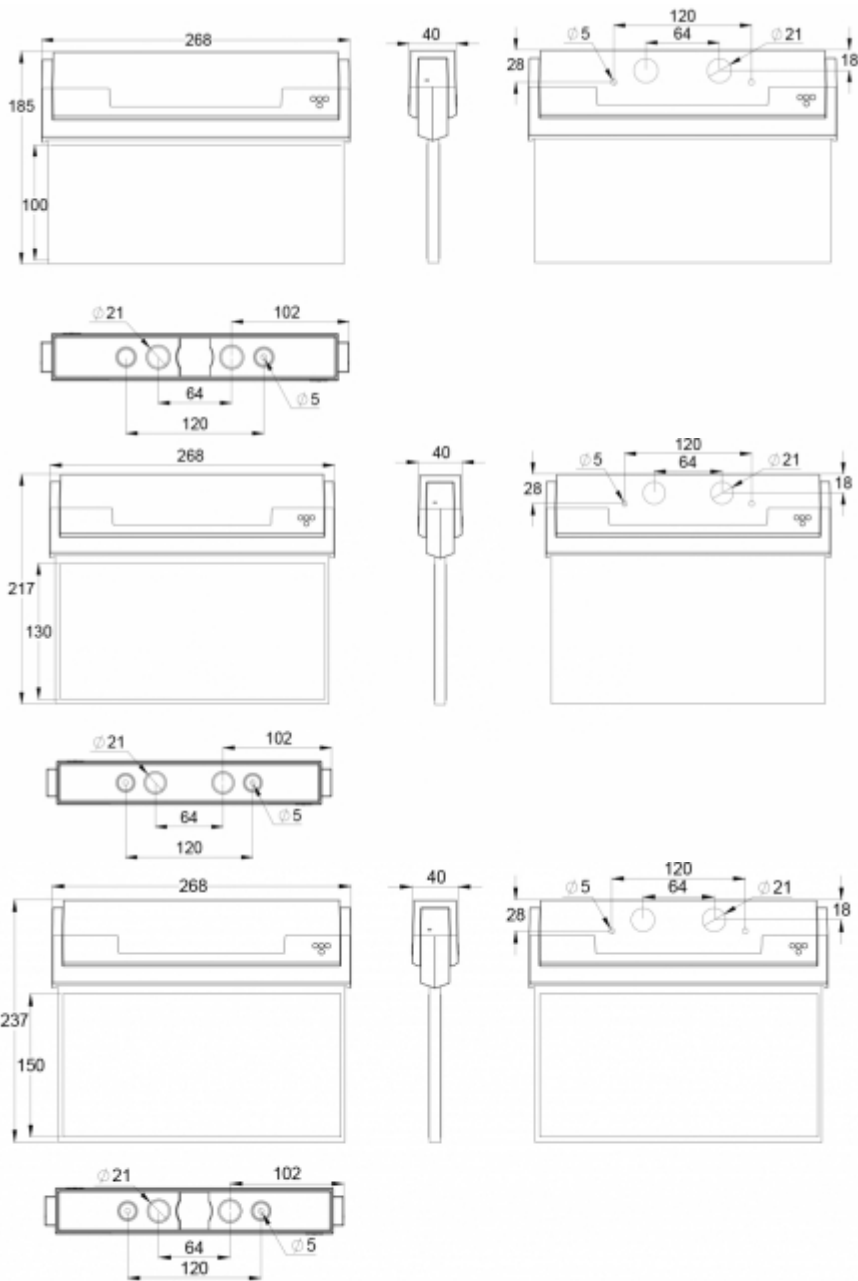

We reserve the rights to make modifications without notice.
Copyright © 2024 Teknoware. All rights reserved.
Date: January 17, 2024 | Source:
www.teknoware.com/en/esc-80-dimmed-emergency-exit-light-twt8051wkr

Teknoware Oy | P.O. Box 19, 15101 Lahti | Ilmarisentie 8, 15200 Lahti Finland
Tel +358 3 883 020 | VAT-number FI01494751 | teknoware.com | emexit@teknoware.com