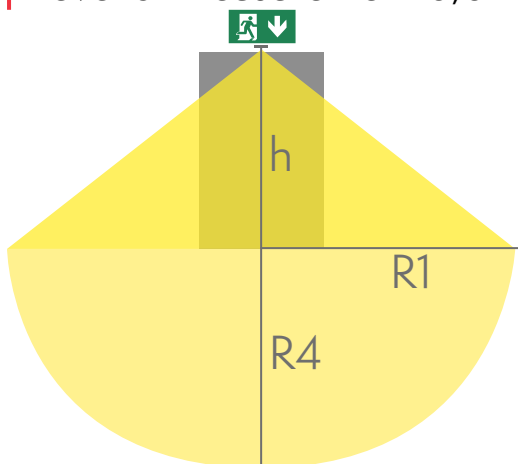

ETIM Product Class	EC001957
Length	268 mm
Width	40 mm
Height	185 mm
Weight	0,69 kg
Max Input Power VA	6,6 VA
Max Input Power W	4,2 W
Nominal Supply Voltage	220-240 V, 50/60 Hz AC, DC
Protection Class	II
IP Class	IP44
Temperature Range Min - Max	-30...+50 °C
Viewing Distance	20/26/30 m
Light Source	LED
Body Material	plastic
Aperture for Recess Mounting	45 x 275 mm
Colour	RAL9003
Electrical Installation	2/3 x 2,5 mm²

Downlight chart for Exit Lights

Tables of 1 lux and 0,5 lux, under the Exit Light.
Level of measurement 0,02 m, measurement result with battery operation.

R1 distance from wall (X axis)
R4 distance from wall (Y axis)

We reserve the rights to make modifications without notice.
Copyright © 2024 Teknoware. All rights reserved.
Date: January 17, 2024 | Source:
www.teknoware.com/en/esc-80-emergency-exit-light-twt8051wk

TEKNOWARE®

Teknoware Oy | P.O. Box 19, 15101 Lahti | Ilmarisentie 8, 15200 Lahti Finland
Tel +358 3 883 020 | VAT-number FI01494751 | teknoware.com | emexit@teknoware.com