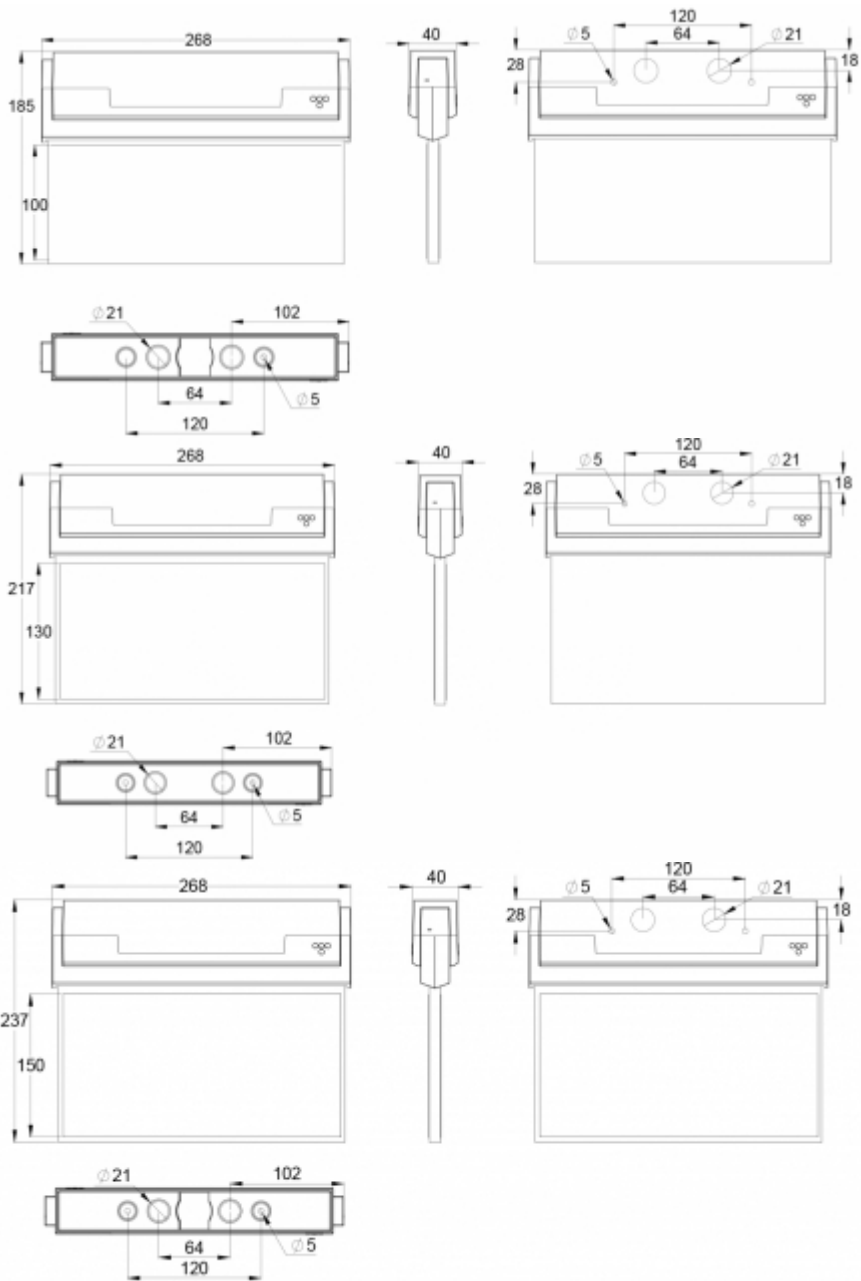

We reserve the rights to make modifications without notice.
Copyright © 2024 Teknoware. All rights reserved.
Date: January 17, 2024 | Source:
www.teknoware.com/en/esc-80-flashing-emergency-exit-light-twt8051wkb

Teknoware Oy | P.O. Box 19, 15101 Lahti | Ilmarisentie 8, 15200 Lahti Finland
Tel +358 3 883 020 | VAT-number FI01494751 | teknoware.com | emexit@teknoware.com