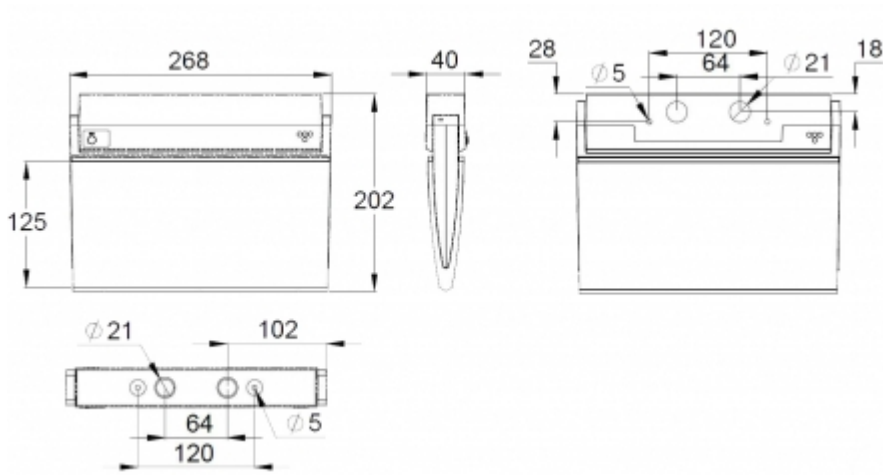

We reserve the rights to make modifications without notice.

Copyright © 2024 Teknoware. All rights reserved.

Date: January 17, 2024 | Source:

www.teknoware.com/en/emergency-lighting/esc-90-flashing-emergency-exit-light-twt9051w-kb

Teknoware Oy | P.O. Box 19, 15101 Lahti | Ilmarisentie 8, 15200 Lahti Finland

Tel +358 3 883 020 | VAT-number FI01494751 | teknoware.com | emexit@teknoware.com