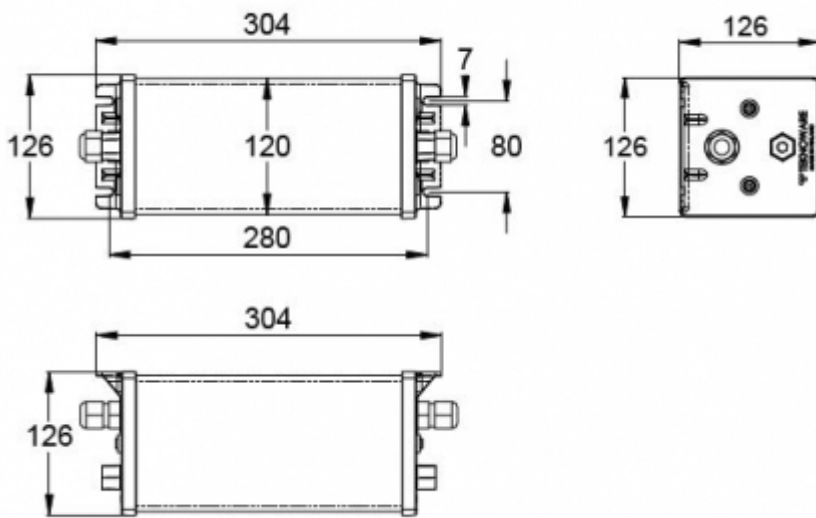

Product Code	TWT8651WK
Feature	Tapsa Control
Customs Code	94056080
GTIN Code	6438045023045
ETIM Product Class	EC001957
Length	304 mm
Width	126 mm
Height	126 mm
Weight	1.3 kg
Max Input Power VA	40 VA
Max Input Power W	18 W
Nominal Supply Voltage	220-240 V, 50/60 Hz AC, DC
Protection Class	I
IP Class	IP67
Temperature Range Min - Max	-30...+50 °C
Glow Wire Test of Plastic Materials	650 °C
Light Source	LED
Body Material	metal
Electrical Installation	3 x 2,5 mm <sup>2</sup>
Luminous Flux	900 lm

- R1 distance from wall (X axis)
- R2 installation distance between lights (X axis)
- R4 distance from wall (Y axis)

TWT8651WK

Mounting height (m)	Below the light lux	R1 (m)	R2 (m)	R4 (m)
		1 lux	1 lux	1 lux
4	32	8	18	6.5
6	14	9	22	8.5
8	8	9	24	8.5
10	5	9	24	8

## Emergency lighting for open areas (ceiling mounting)

Table of 0,5 lux for open areas according to the norm EN 1838, 0,5 m edge district is considered in the table.  
 Level of measurement 0,02 m, measurement result with battery operation.

- R1 distance from wall (X axis)
- R2 installation distance between lights (X axis)
- R3 installation distance between lights (Y axis)
- R4 distance from wall (Y axis)

TWT8651WK

Mounting height (m)	Below the light lux	R1 (m)	R2 (m)	R3 (m)	R4 (m)
		0,5 lux	0,5 lux	0,5 lux	0,5 lux
4	32	10.2	14	14	7.5
6	14	11.7	16	16	8.5
8	8	13.2	16	16	8.5
10	5	13.2	16	16	8.5
12	3	13.2	16	16	8.5
14	2.5	13.2	16	16	8.5
16	2	10	14	14	7
18	1.5	8	12	12	6
20	1	7	8	8	5