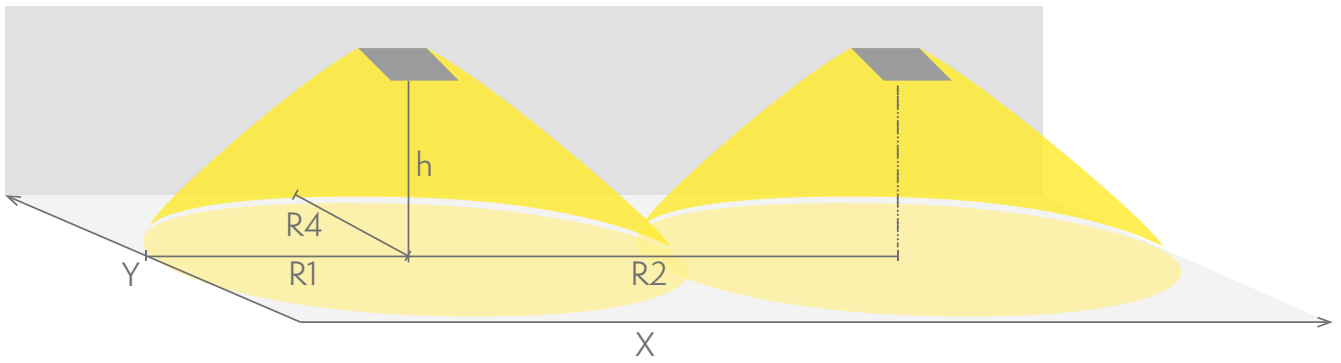

- R1 distance from wall (X axis)
- R2 installation distance between lights (X axis)
- R4 distance from wall (Y axis)

TWT8651WK

Mounting height (m)	Below the light lux	R1 (m)	R2 (m)	R4 (m)
		1 lux	1 lux	1 lux
4	32	8	18	6.5
6	14	9	22	8.5
8	8	9	24	8.5
10	5	9	24	8

Emergency lighting for open areas (ceiling mounting)

Table of 0,5 lux for open areas according to the norm EN 1838, 0,5 m edge district is considered in the table.
Level of measurement 0,02 m, measurement result with battery operation.