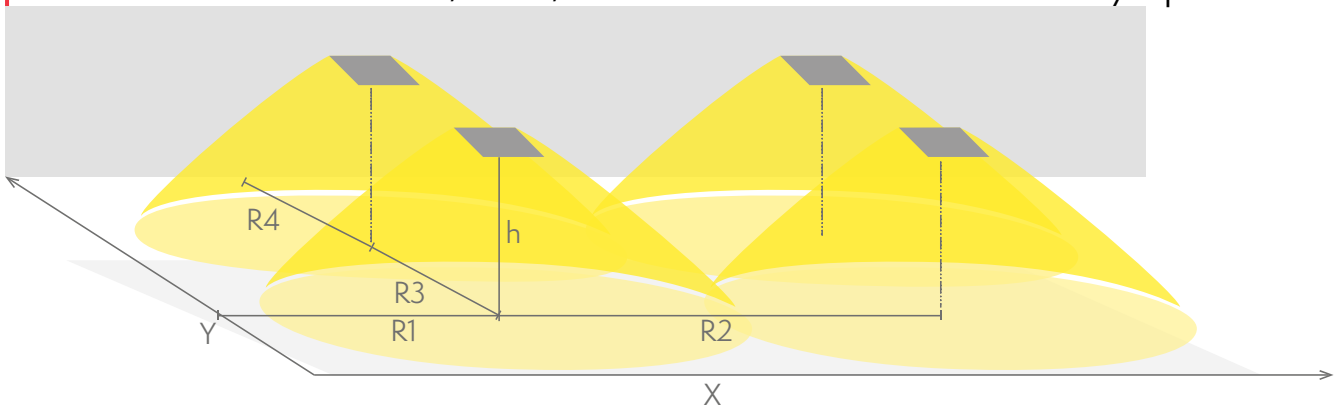

## Emergency lighting for escape routes (ceiling mounting)

Table of 1 lux for escape routes in the middle line according to the norm EN 1838.

Level of measurement 0,02 m, measurement result with battery operation.

- R1 distance from wall (X axis)
- R2 installation distance between lights (X axis)
- R4 distance from wall (Y axis)

TWT8651WK

Mounting height (m)	Below the light lux	R1 (m)	R2 (m)	R4 (m)
		1 lux	1 lux	1 lux
4	32	8	18	6.5
6	14	9	22	8.5
8	8	9	24	8.5
10	5	9	24	8

## Emergency lighting for open areas (ceiling mounting)

Table of 0,5 lux for open areas according to the norm EN 1838, 0,5 m edge district is considered in the table.  
 Level of measurement 0,02 m, measurement result with battery operation.

- R1 distance from wall (X axis)
- R2 installation distance between lights (X axis)
- R3 installation distance between lights (Y axis)
- R4 distance from wall (Y axis)

TWT8651WK

Mounting height (m)	Below the light lux	R1 (m)	R2 (m)	R3 (m)	R4 (m)
		0,5 lux	0,5 lux	0,5 lux	0,5 lux
4	32	10.2	14	14	7.5
6	14	11.7	16	16	8.5
8	8	13.2	16	16	8.5
10	5	13.2	16	16	8.5
12	3	13.2	16	16	8.5
14	2.5	13.2	16	16	8.5
16	2	10	14	14	7
18	1.5	8	12	12	6
20	1	7	8	8	5