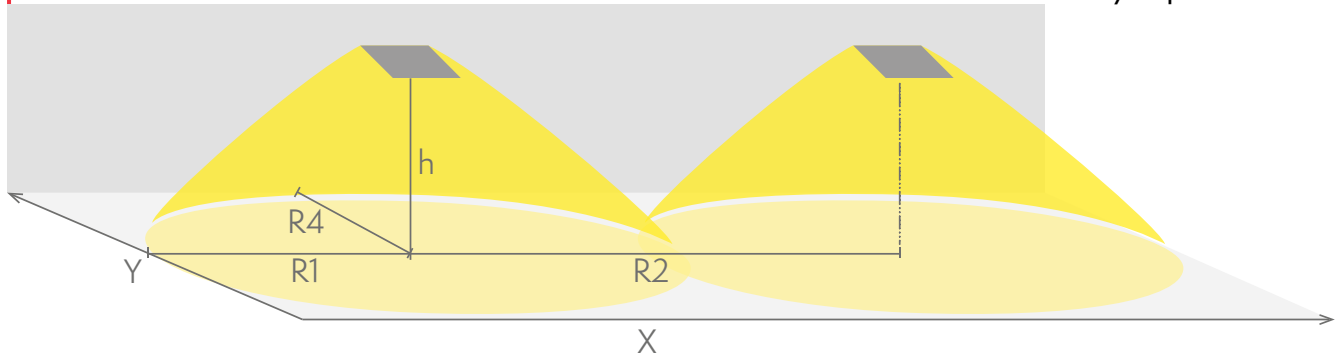

Emergency lighting for escape routes (ceiling mounting)

Table of 1 lux for escape routes in the middle line according to the norm EN 1838.

Level of measurement 0,02 m, measurement result with battery operation.

R1 distance from wall (X axis)

R2 installation distance between lights (X axis)

R4 distance from wall (Y axis)

TWT0651WK

Mounting height (m)	Below the light lux	R1 (m)	R2 (m)	R4 (m)
		1 lux	1 lux	1 lux
2,5	18	4,7	11	3,9
4	7	5	13	5,2
6	3,1	4,8	14	4,8
8	1,7	2,5	13	2,1