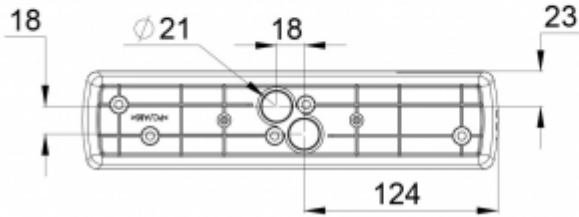

We reserve the rights to make modifications without notice.

Copyright © 2024 Teknoware. All rights reserved.

Date: January 12, 2024 | Source:

www.teknoware.com/en/emergency-lighting/safe-6-led-emergency-light-twt0651wk

Teknoware Oy | P.O. Box 19, 15101 Lahti | Ilmarisentie 8, 15200 Lahti Finland

Tel +358 3 883 020 | VAT-number FI01494751 | teknoware.com | emexit@teknoware.com