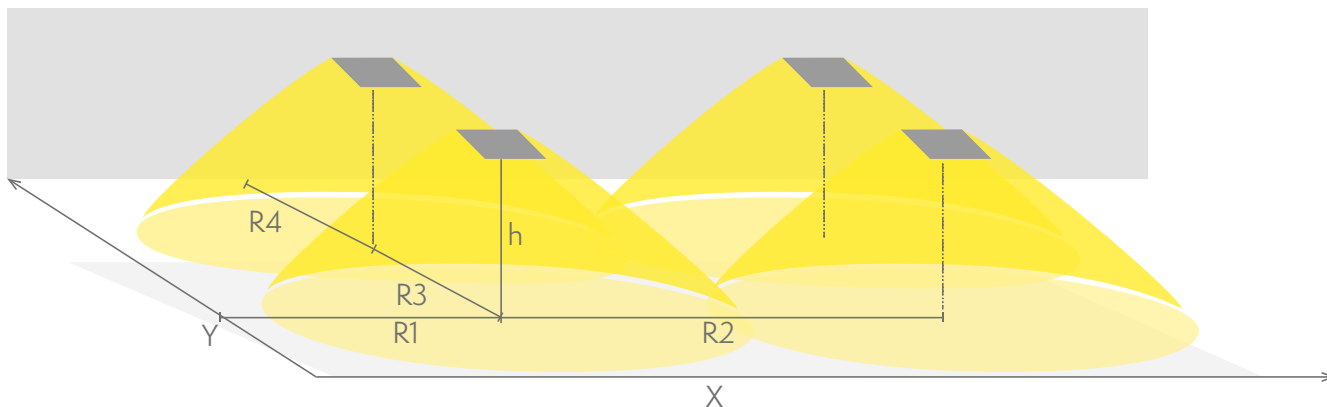

R1 distance from wall (X axis)

R2 installation distance between lights (X axis)

R4 distance from wall (Y axis)

TWT0651WK

Mounting height (m)	Below the light lux	R1 (m)	R2 (m)	R4 (m)
		1 lux	1 lux	1 lux
2,5	18	4,7	11	3,9
4	7	5	13	5,2
6	3,1	4,8	14	4,8
8	1,7	2,5	13	2,1

Emergency lighting for open areas (ceiling mounting)

Table of 0,5 lux for open areas according to the norm EN 1838, 0,5 m edge district is considered in the table.

Level of measurement 0,02 m, measurement result with battery operation.

- R1 distance from wall (X axis)
- R2 installation distance between lights (X axis)
- R3 installation distance between lights (Y axis)
- R4 distance from wall (Y axis)

TWT0651WK

Mounting height (m)	Below the light lux	R1 (m)	R2 (m)	R3 (m)	R4 (m)
		0,5 lux	0,5 lux	0,5 lux	0,5 lux
2,5	18	6,2	6	6	4,6
4	7	7,4	8	8	6,6
6	3,1	7,6	10	10	7,5
8	1,7	7,6	10	10	7,5