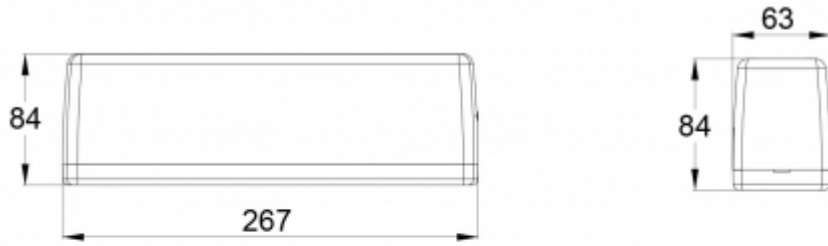

We reserve the rights to make modifications without notice.

Copyright © 2024 Teknoware. All rights reserved.

Date: January 12, 2024 | Source:

www.teknoware.com/en/emergency-lighting/safe-6-led-emergency-light-twt0651wk

Teknoware Oy | P.O. Box 19, 15101 Lahti | Ilmarisentie 8, 15200 Lahti Finland

Tel +358 3 883 020 | VAT-number FI01494751 | teknoware.com | emexit@teknoware.com