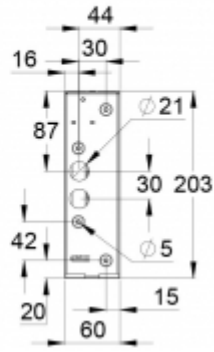

The 2-sided light plate of the Silver luminaires is silk screen printed and its body is made from bent sheet steel.

INDIVIDUALLY PACKED LIGHTS

Product Code
Y6651WK145
Y6651WK943
Y6651WK643

Product Code	TWT6651WK
Feature	Intelligent Controller, Tapsa Control
Mounting (standard)	flag
Customs Code	94056080
GTIN Code	6438045018911
ETIM Product Class	EC001957
Length	399 mm
Width	52 mm
Height	204 mm
Weight	1,7 kg
Max Input Power VA	10,4 VA
Max Input Power W	6,5 W
Nominal Supply Voltage	220-240 V, 50/60 Hz AC, DC
Protection Class	I
IP Class	IP20
Temperature Range Min - Max	-30...+50 °C
Glow Wire Test of Plastic Materials	650 °C
Viewing Distance	30 m
Light Source	LED
Body Material	metal
Colour	RAL9006

COVER LABELS FOR EMERGENCY EXIT LIGHTS

Product Code	Pictogram	Compatible Product Groups
XWT7000		Silver Emergency Exit Lights

SPARE PARTS:

SPARE PARTS FOR EMERGENCY LIGHTS

Product Code	Product Name	Compatible Product Groups
W100001	Ballast W100001	Addressable 230 V Centrally Supplied Emergency Lights, Addressable 230 V Centrally Supplied Emergency Exit Lights