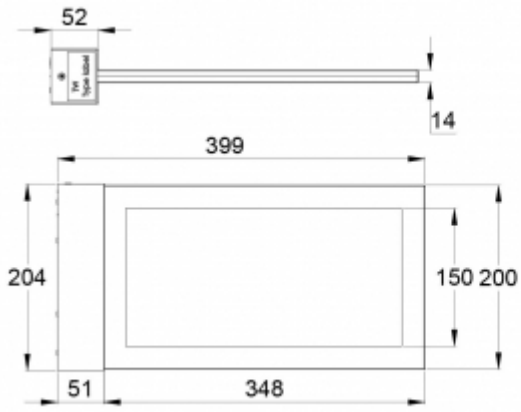

We reserve the rights to make modifications without notice.

Copyright © 2024 Teknoware. All rights reserved.

Date: January 17, 2024 | Source:

www.teknoware.com/en/emergency-lighting/silver-led-emergency-exit-light-twt6651wk

Teknoware Oy | P.O. Box 19, 15101 Lahti | Ilmarisentie 8, 15200 Lahti Finland

Tel +358 3 883 020 | VAT-number FI01494751 | teknoware.com | emexit@teknoware.com