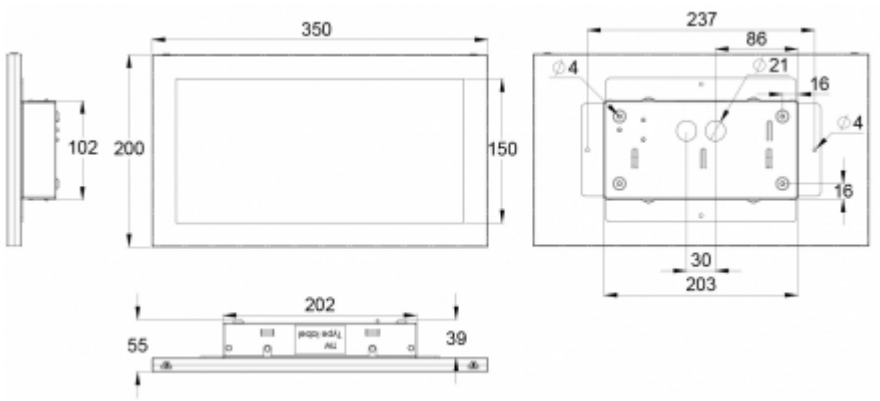

We reserve the rights to make modifications without notice.
Copyright © 2024 Teknoware. All rights reserved.
Date: January 17, 2024 | Source:
www.teknoware.com/en/emergency-lighting/silver-led-emergency-exit-light-twt6751wk

Teknoware Oy | P.O. Box 19, 15101 Lahti | Ilmarisentie 8, 15200 Lahti Finland
Tel +358 3 883 020 | VAT-number FI01494751 | teknoware.com | emexit@teknoware.com