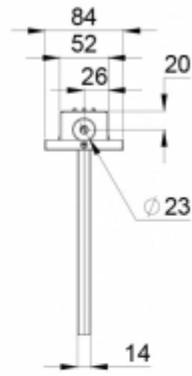

The 2-sided light plate of the recess-mounted Silver luminaire is silk screen printed and has a frame of bent sheet steel.

INDIVIDUALLY PACKED LIGHTS

Product Code
Y6851WK145
Y6851WK143

Product Code	TWT6851WK
Feature	Tapsa Control
Mounting (standard)	recess
Customs Code	94056080
GTIN Code	6438045018935
ETIM Product Class	EC001957
Length	412 mm
Width	84 mm
Height	232 mm
Weight	2,3 kg
Max Input Power VA	10,4 VA
Max Input Power W	6,5 W
Nominal Supply Voltage	220-240 V, 50/60 Hz AC, DC
Protection Class	I
IP Class	IP20
Temperature Range Min - Max	-30...+50 °C
Glow Wire Test of Plastic Materials	650 °C
Viewing Distance	30 m
Light Source	LED
Body Material	metal
Colour	RAL9006
Electrical Installation	3 x 2,5 mm ²

COVER LABELS FOR EMERGENCY EXIT LIGHTS

Product Code	Pictogram	Compatible Product Groups
XWT7000		Silver Emergency Exit Lights

SPARE PARTS:

SPARE PARTS FOR EMERGENCY LIGHTS

Product Code	Product Name	Compatible Product Groups
W100001	Ballast W100001	Addressable 230 V Centrally Supplied Emergency Lights, Addressable 230 V Centrally Supplied Emergency Exit Lights