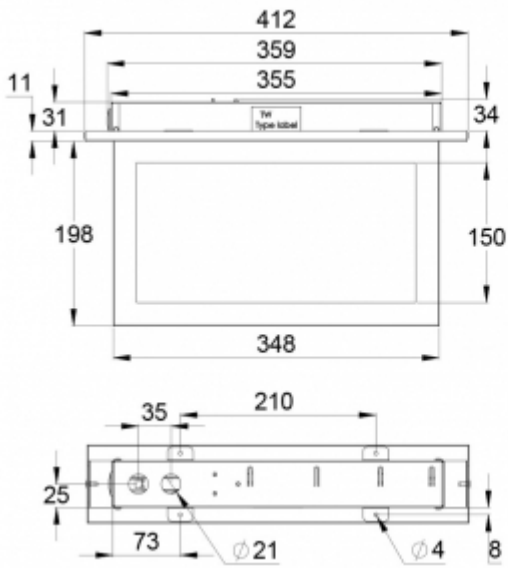

We reserve the rights to make modifications without notice.
Copyright © 2024 Teknoware. All rights reserved.
Date: January 17, 2024 | Source:
www.teknoware.com/en/emergency-lighting/silver-led-emergency-exit-light-twt6851wk

Teknoware Oy | P.O. Box 19, 15101 Lahti | Ilmarisentie 8, 15200 Lahti Finland
Tel +358 3 883 020 | VAT-number FI01494751 | teknoware.com | emexit@teknoware.com