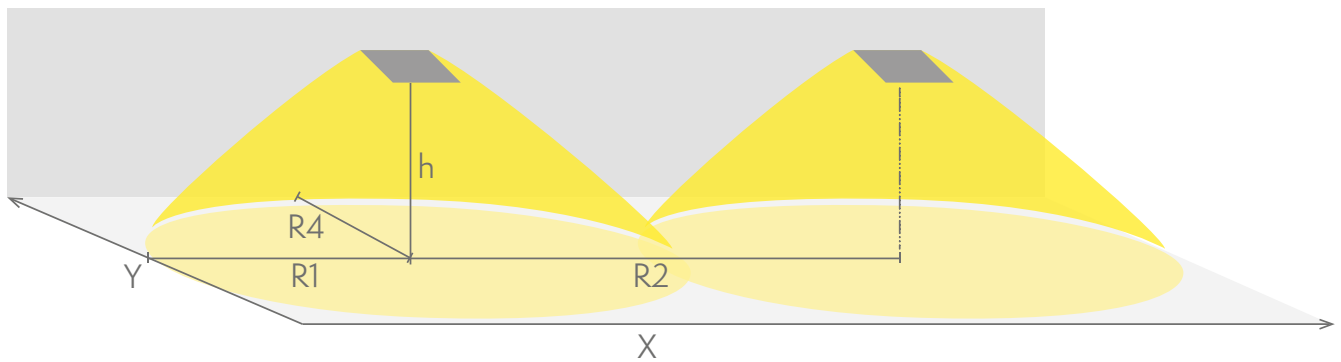

## Emergency lighting for escape routes (ceiling mounting)

Table of 1 lux for escape routes in the middle line according to the norm EN 1838.

Level of measurement 0,02 m, measurement result with battery operation.

- R1 distance from wall (X axis)
- R2 installation distance between lights (X axis)
- R4 distance from wall (Y axis)