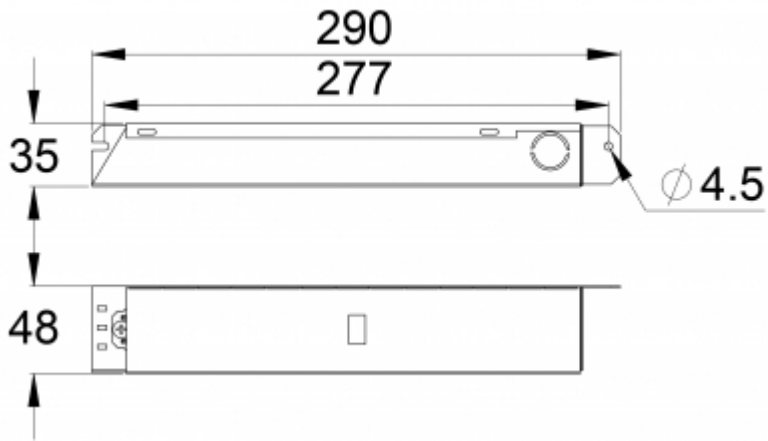

We reserve the rights to make modifications without notice.
Copyright © 2024 Teknoware. All rights reserved.
Date: January 12, 2024 | Source:
www.teknoware.com/en/emergency-lighting-1/slimspot-ii-line-lowbay-emergency-light-twta151wk

Teknoware Oy | P.O. Box 19, 15101 Lahti | Ilmarisentie 8, 15200 Lahti Finland
Tel +358 3 883 020 | VAT-number FI01494751 | teknoware.com | emexit@teknoware.com