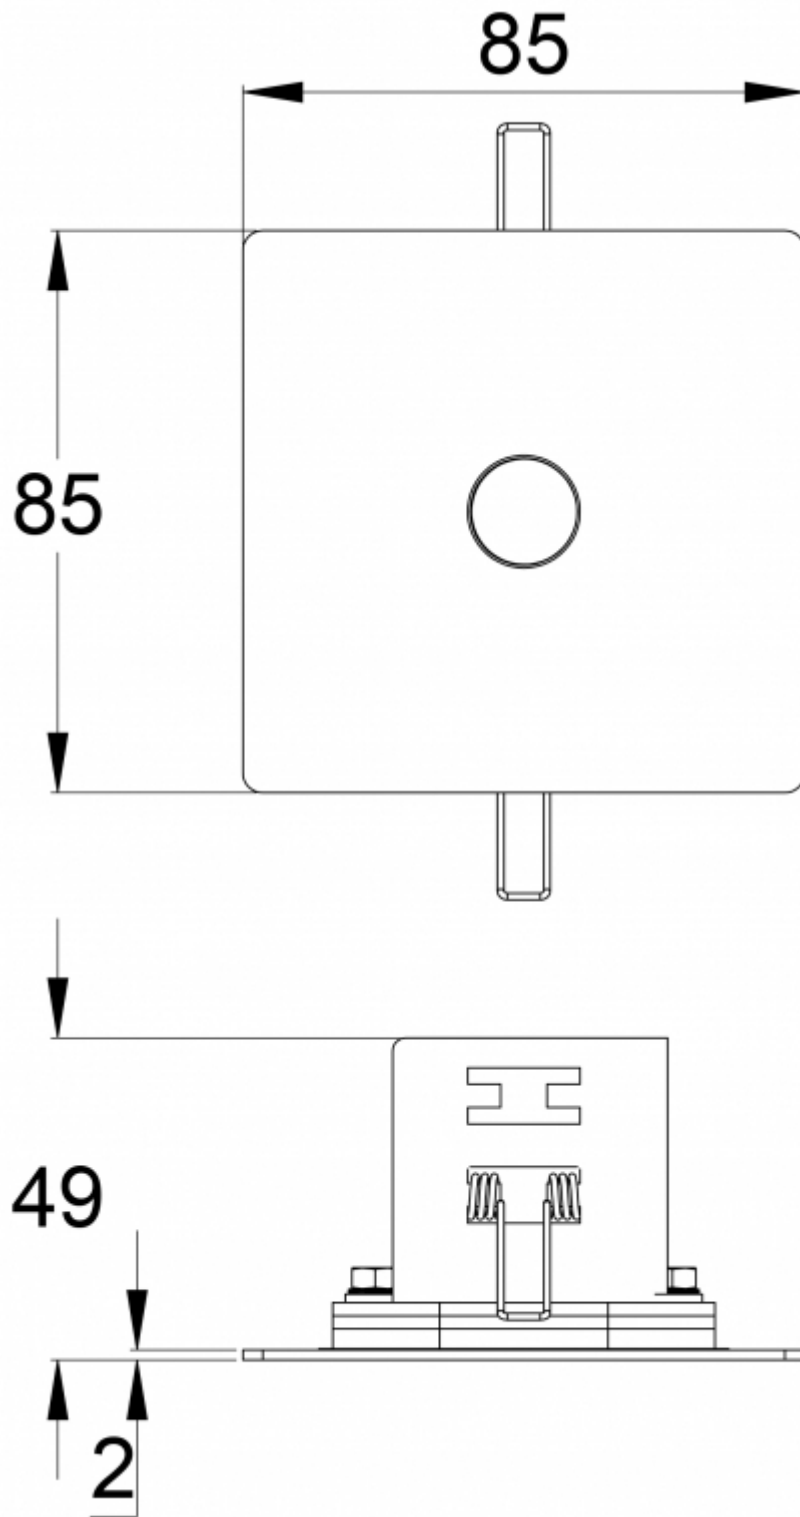

We reserve the rights to make modifications without notice.
Copyright © 2024 Teknoware. All rights reserved.
Date: January 12, 2024 | Source:
www.teknoware.com/en/emergency-lighting-1/slimspot-ii-line-lowbay-emergency-light-twt151wk

Teknoware Oy | P.O. Box 19, 15101 Lahti | Ilmarisentie 8, 15200 Lahti Finland
Tel +358 3 883 020 | VAT-number FI01494751 | teknoware.com | emexit@teknoware.com