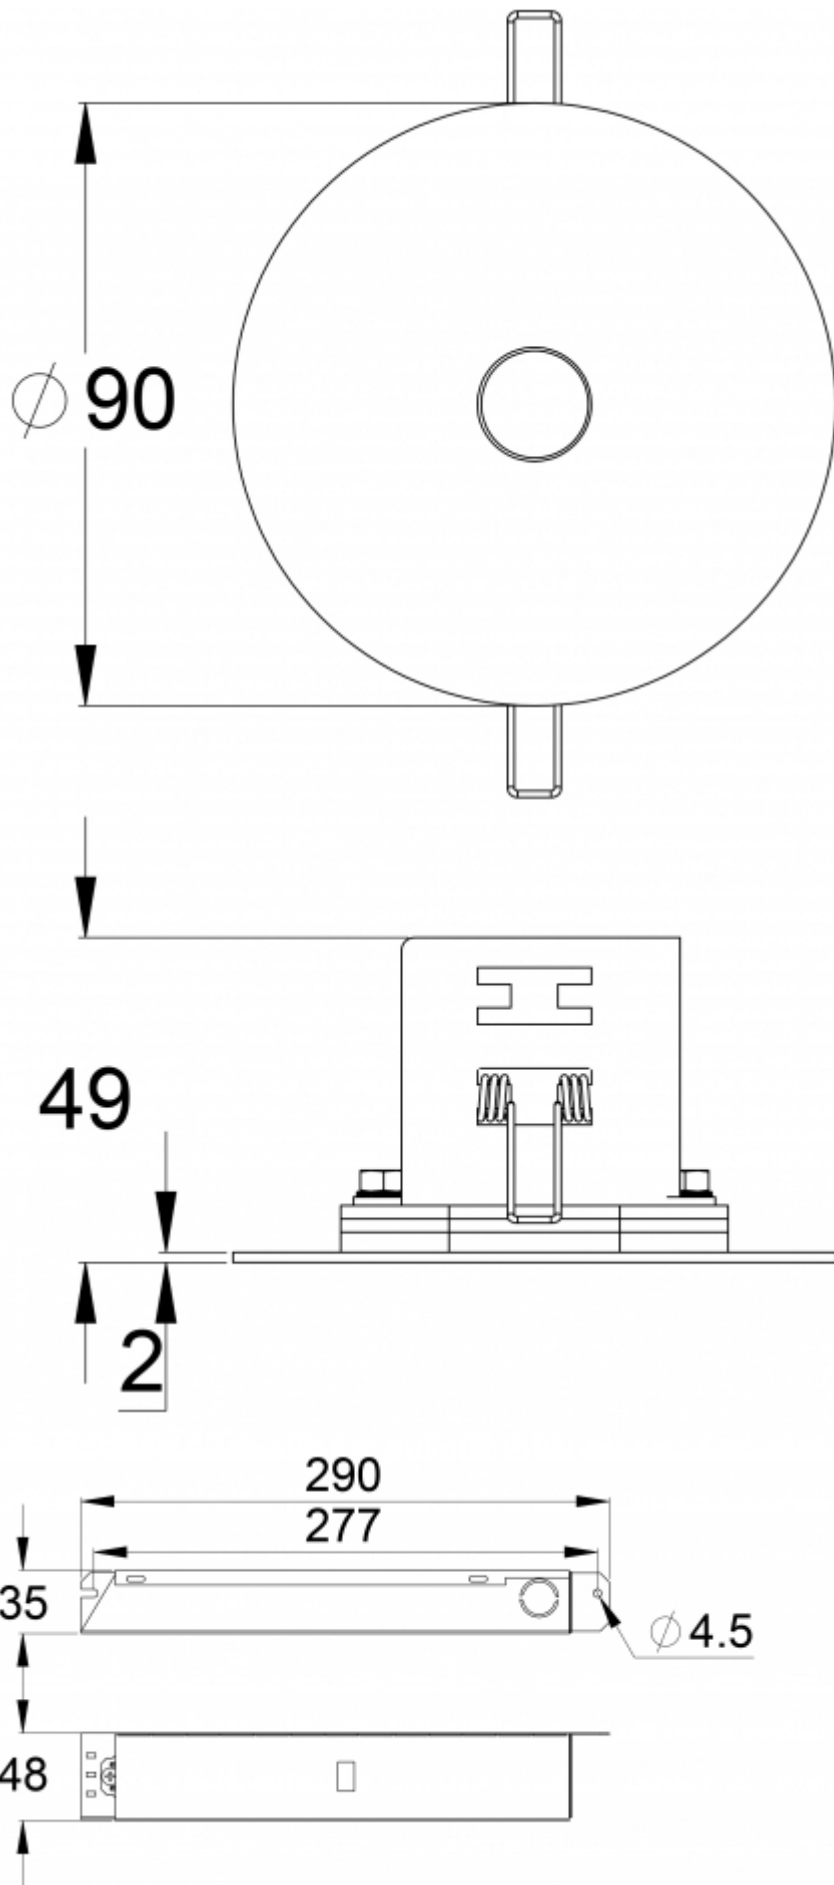

We reserve the rights to make modifications without notice.
Copyright © 2024 Teknoware. All rights reserved.
Date: January 12, 2024 | Source:
www.teknoware.com/en/emergency-lighting-1/slimspot-ii-zone-highoutput-emergency-light-twt1351wk