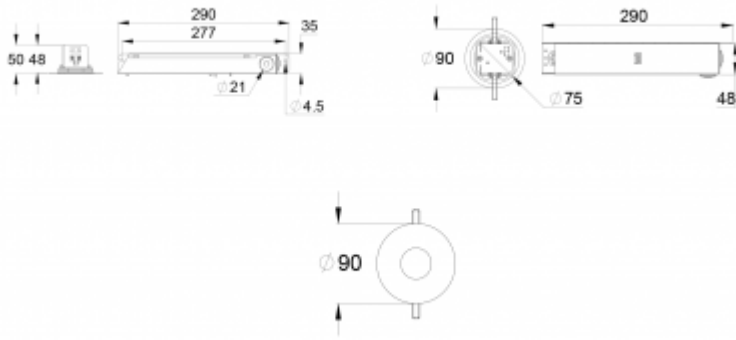

We reserve the rights to make modifications without notice.
Copyright © 2024 Teknoware. All rights reserved.
Date: January 12, 2024 | Source:
www.teknoware.com/en/emergency-lighting-1/slimspot-ii-zone-highoutput-emergency-light-twt1351wk

Teknoware Oy | P.O. Box 19, 15101 Lahti | Ilmarisentie 8, 15200 Lahti Finland
Tel +358 3 883 020 | VAT-number FI01494751 | teknoware.com | emexit@teknoware.com