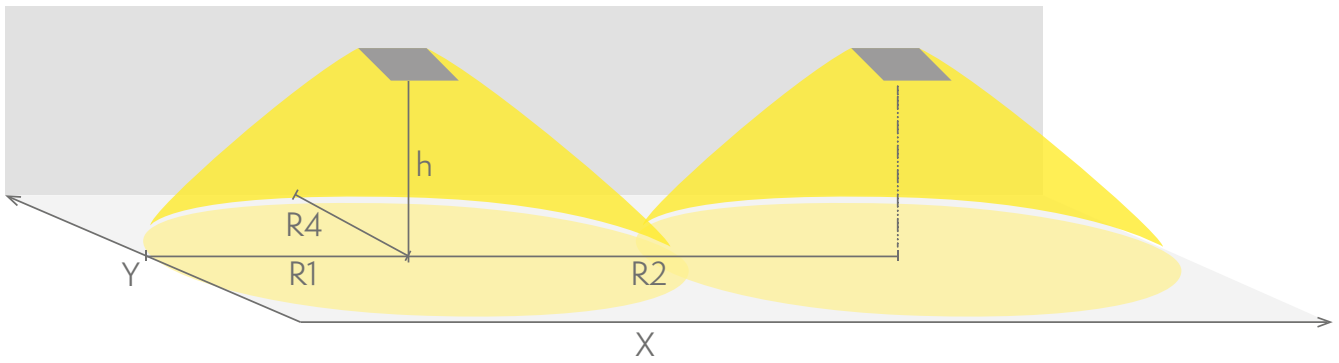

Emergency lighting for escape routes (ceiling mounting)

Table of 1 lux for escape routes in the middle line according to the norm EN 1838.

Level of measurement 0,02 m, measurement result with battery operation.

R1 distance from wall (X axis)
 R2 installation distance between lights (X axis)
 R4 distance from wall (Y axis)
TWT1351WK

Mounting height (m)	Below the light lux	R1 (m)	R2 (m)	R4 (m)
		1 lux	1 lux	1 lux
2,5	20	4,5	9	1
3	14	4,5	9,5	1
4	8	5,5	11	1
6	4	6	12	1
8	3	6	12	1