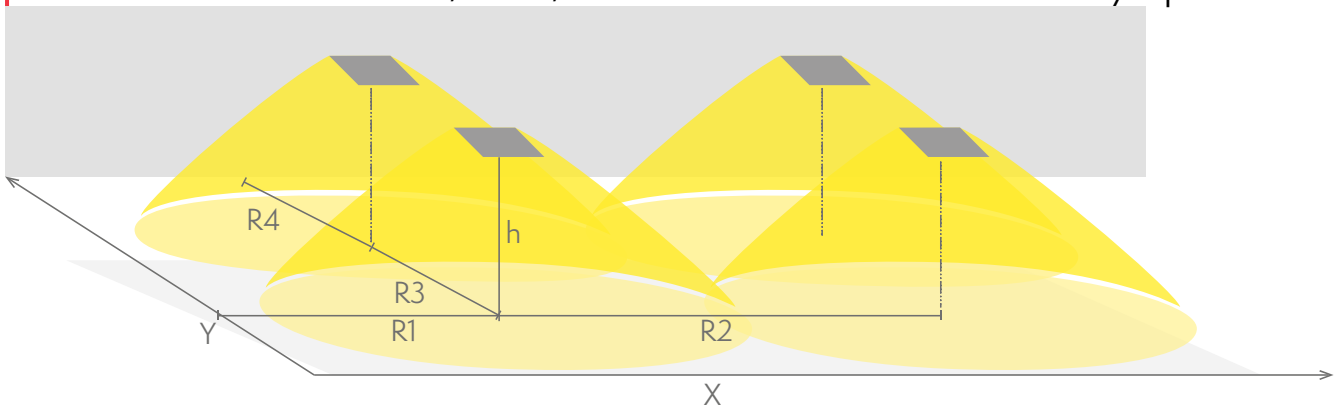

Emergency lighting for escape routes (ceiling mounting)

Table of 1 lux for escape routes in the middle line according to the norm EN 1838.

Level of measurement 0,02 m, measurement result with battery operation.

We reserve the rights to make modifications without notice.

Copyright © 2024 Teknoware. All rights reserved.

Date: January 12, 2024 | Source:

www.teknoware.com/en/emergency-lighting-1/slimspot-ii-zone-highoutput-emergency-light-twt1351wk

R1 distance from wall (X axis)
 R2 installation distance between lights (X axis)
 R4 distance from wall (Y axis)
TWT1351WK

Mounting height (m)	Below the light lux	R1 (m)	R2 (m)	R4 (m)
		1 lux	1 lux	1 lux
2,5	20	4,5	9	1
3	14	4,5	9,5	1
4	8	5,5	11	1
6	4	6	12	1
8	3	6	12	1

R1 distance from wall (X axis)
 R2 installation distance between lights (X axis)
 R3 installation distance between lights (Y axis)
 R4 distance from wall (Y axis)

We reserve the rights to make modifications without notice.
 Copyright © 2024 Teknoware. All rights reserved.
 Date: January 12, 2024 | Source:
www.teknoware.com/en/emergency-lighting-1/slimspot-ii-zone-highoutput-emergency-light-twt1351wk