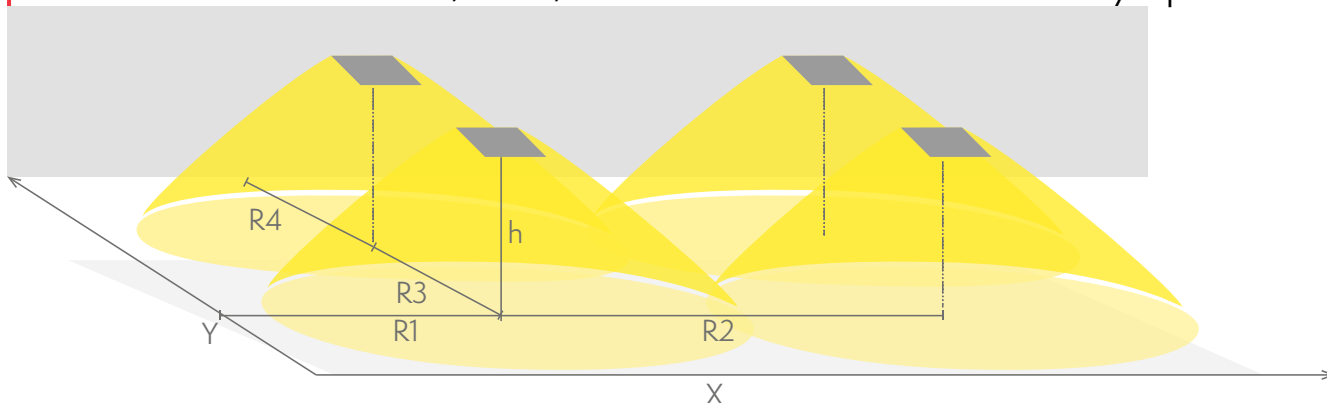

R1 distance from wall (X axis)
R2 installation distance between lights (X axis)
R3 installation distance between lights (Y axis)
R4 distance from wall (Y axis)
TWT6351WK

Mounting height (m)	Below the light lux	R1 (m)	R2 (m)	R3 (m)	R4 (m)
		0,5 lux	0,5 lux	0,5 lux	0,5 lux
2,5	4,3	5,5	10	10	5,5

We reserve the rights to make modifications without notice.
Copyright © 2024 Teknoware. All rights reserved.
Date: January 12, 2024 | Source:
www.teknoware.com/en/emergency-lighting-1/slimspot-ii-zone-lowbay-emergency-light-twt6351wk