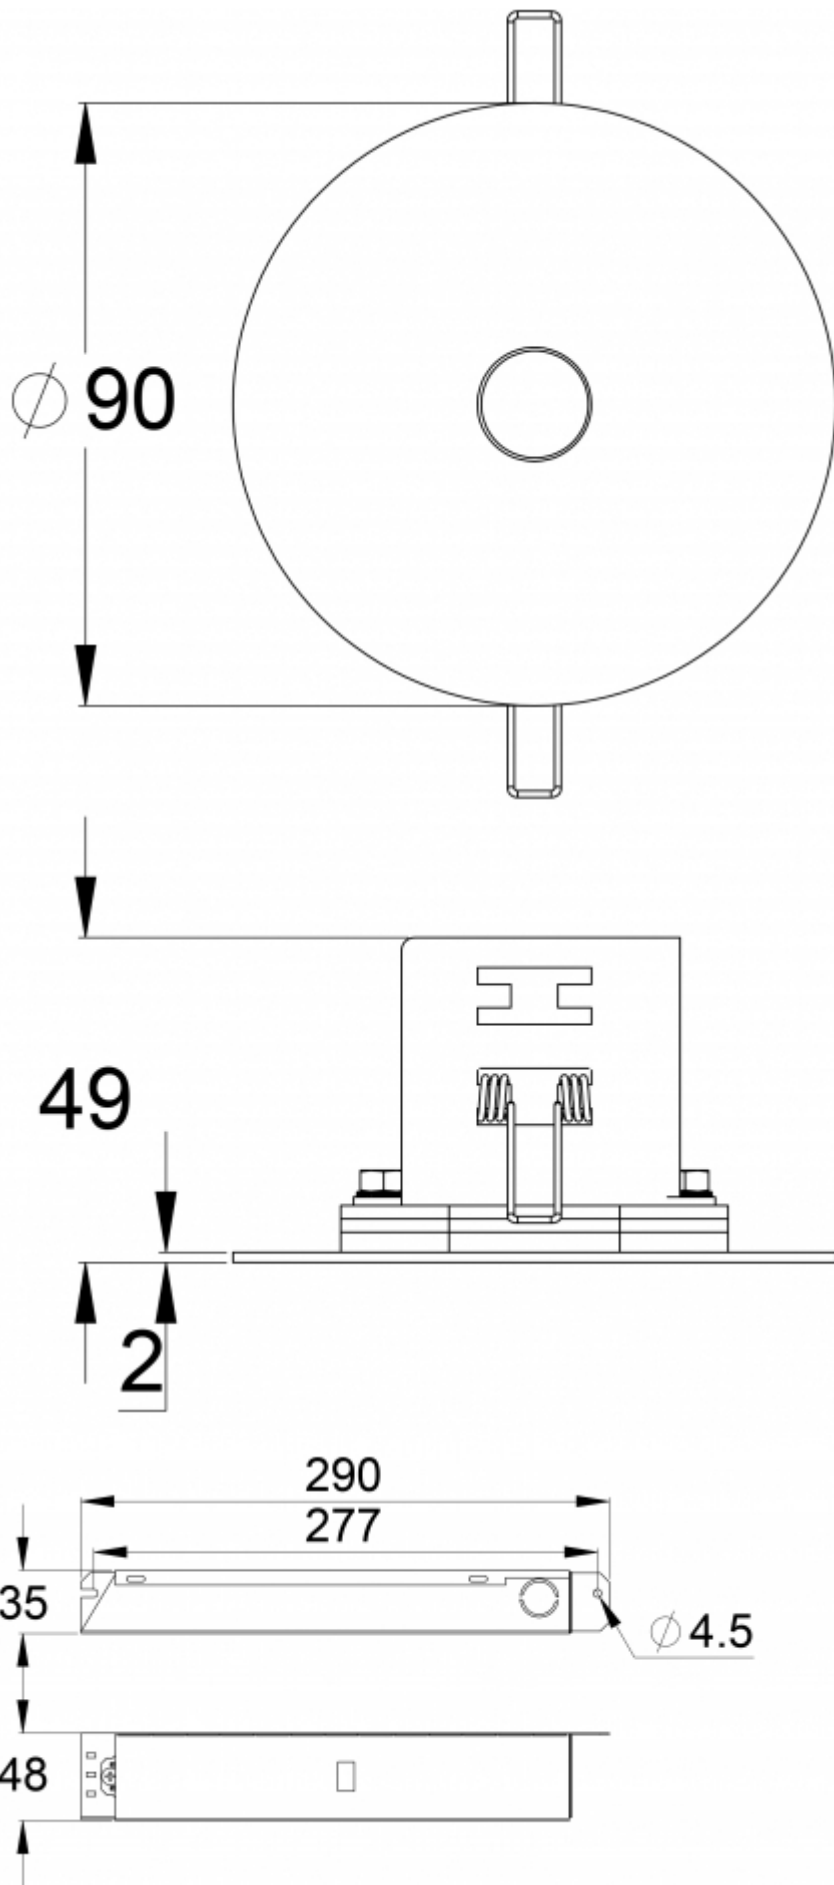

We reserve the rights to make modifications without notice.
Copyright © 2024 Teknoware. All rights reserved.
Date: January 12, 2024 | Source:
www.teknoware.com/en/emergency-lighting-1/slimspot-ii-zone-lowbay-emergency-light-twt-6351wk

Teknoware Oy | P.O. Box 19, 15101 Lahti | Ilmarisentie 8, 15200 Lahti Finland
Tel +358 3 883 020 | VAT-number FI01494751 | teknoware.com | emexit@teknoware.com