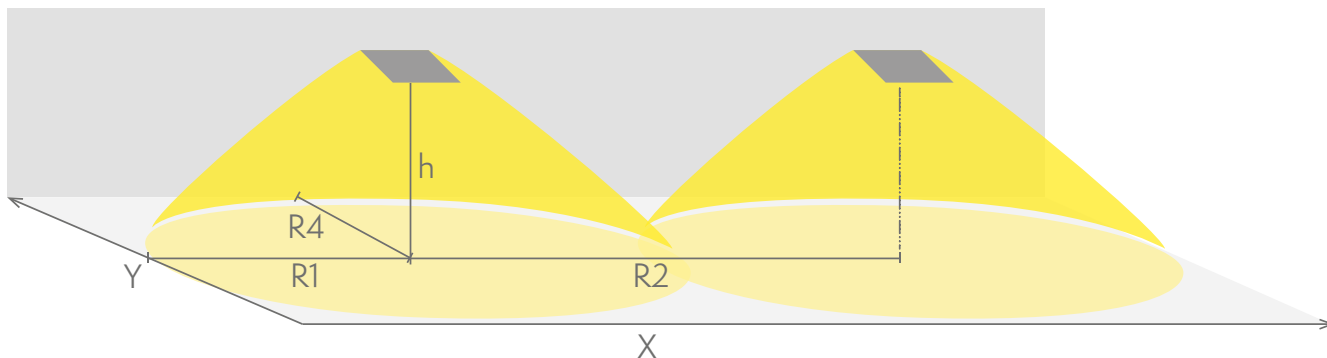

Emergency lighting for escape routes (ceiling mounting)

Table of 1 lux for escape routes in the middle line according to the norm EN 1838.

Level of measurement 0,02 m, measurement result with battery operation.

R1 distance from wall (X axis)
 R2 installation distance between lights (X axis)
 R4 distance from wall (Y axis)
TWT6351WK

Mounting height (m)	Below the light lux	R1 (m)	R2 (m)	R4 (m)
		1 lux	1 lux	1 lux
2,5	4,3	5	11	5
4	1,7	4	14	4