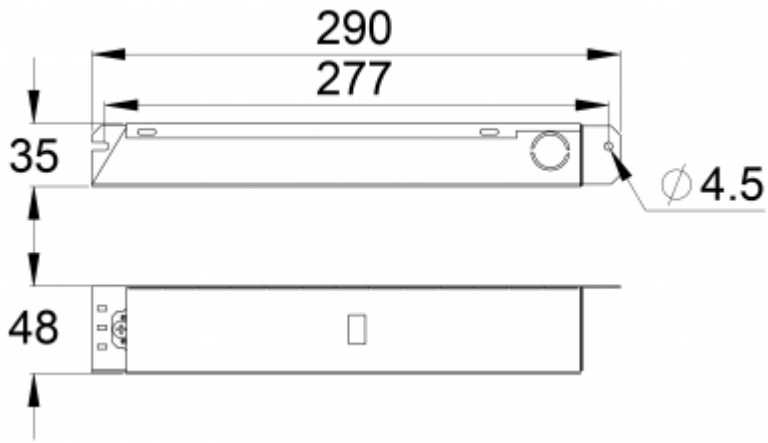

We reserve the rights to make modifications without notice.

Copyright © 2024 Teknoware. All rights reserved.

Date: January 12, 2024 | Source:

www.teknoware.com/en/emergency-lighting-1/slimspot-ii-zone-lowbay-emergency-light-twt-a251wk

Teknoware Oy | P.O. Box 19, 15101 Lahti | Ilmarisentie 8, 15200 Lahti Finland

Tel +358 3 883 020 | VAT-number FI01494751 | teknoware.com | emexit@teknoware.com