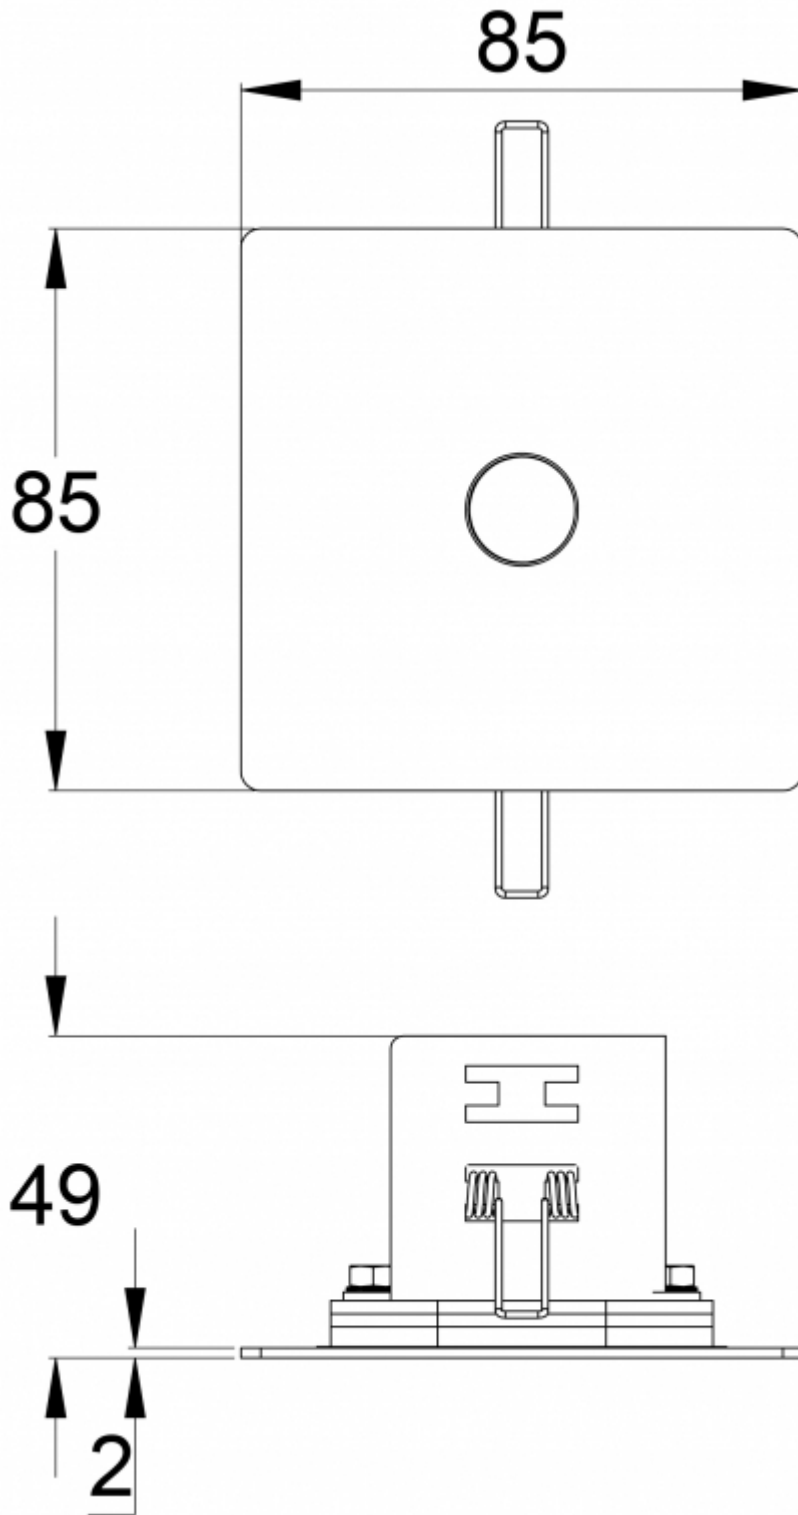

We reserve the rights to make modifications without notice.
Copyright © 2024 Teknoware. All rights reserved.
Date: January 12, 2024 | Source:
www.teknoware.com/en/emergency-lighting-1/slimspot-ii-zone-lowbay-emergency-light-twt-a251wk

Teknoware Oy | P.O. Box 19, 15101 Lahti | Ilmarisentie 8, 15200 Lahti Finland
Tel +358 3 883 020 | VAT-number FI01494751 | teknoware.com | emexit@teknoware.com