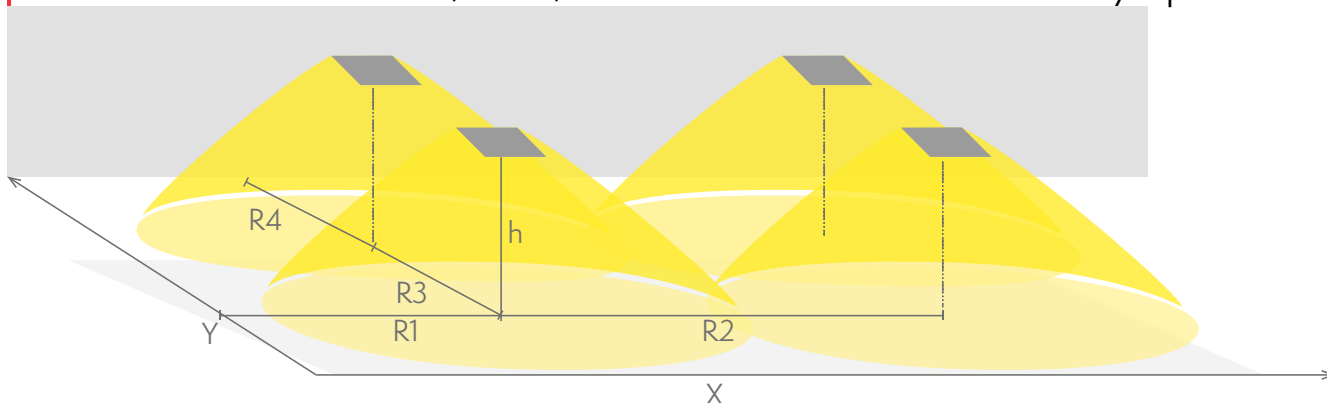

TWTA251WK

Mounting height (m)	Below the light lux	R1 (m)	R2 (m)	R4 (m)
		1 lux	1 lux	1 lux
2,5	4,3	5	11	5
4	1,7	4	14	4

Emergency lighting for open areas (ceiling mounting)

Table of 0,5 lux for open areas according to the norm EN 1838, 0,5 m edge district is considered in the table.
 Level of measurement 0,02 m, measurement result with battery operation.

- R1 distance from wall (X axis)
- R2 installation distance between lights (X axis)
- R3 installation distance between lights (Y axis)
- R4 distance from wall (Y axis)

TWTA251WK

Mounting height (m)	Below the light lux	R1 (m)	R2 (m)	R3 (m)	R4 (m)
		0,5 lux	0,5 lux	0,5 lux	0,5 lux
2,5	4,3	5,5	10	10	5,5