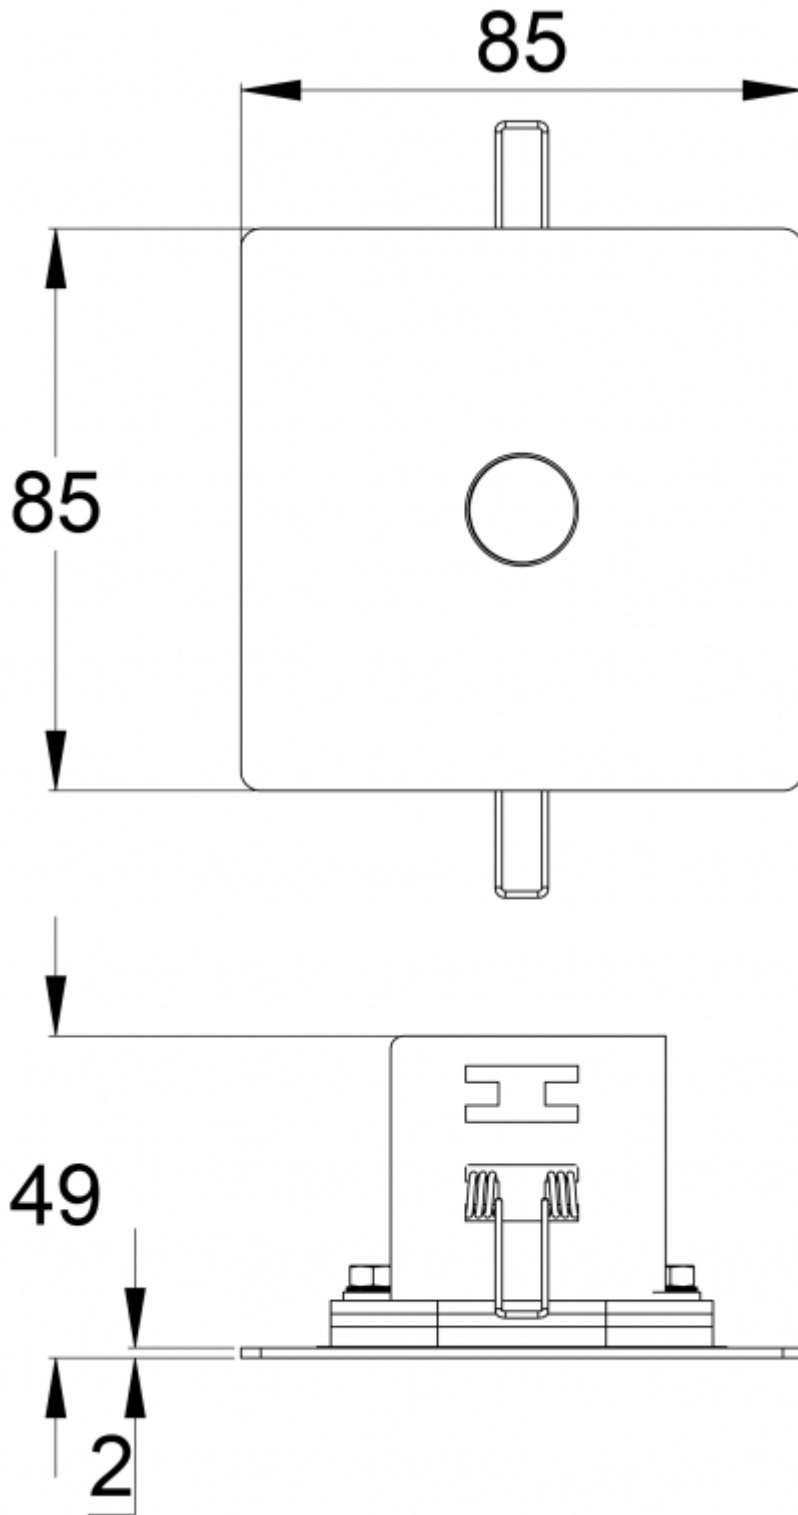

We reserve the rights to make modifications without notice.

Copyright © 2024 Teknoware. All rights reserved.

Date: January 12, 2024 | Source:

www.teknoware.com/en/emergency-lighting-1/slimspot-ii-zone-midbay-emergency-light-twt-a551wk

Teknoware Oy | P.O. Box 19, 15101 Lahti | Ilmarisentie 8, 15200 Lahti Finland

Tel +358 3 883 020 | VAT-number FI01494751 | teknoware.com | emexit@teknoware.com