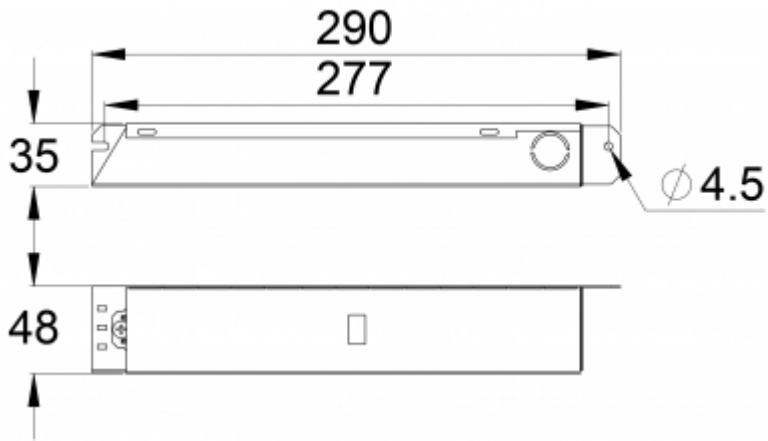

We reserve the rights to make modifications without notice.

Copyright © 2024 Teknoware. All rights reserved.

Date: January 12, 2024 | Source:

www.teknoware.com/en/emergency-lighting-1/slimspot-ii-zone-midbay-emergency-light-twt-a551wk

Teknoware Oy | P.O. Box 19, 15101 Lahti | Ilmarisentie 8, 15200 Lahti Finland

Tel +358 3 883 020 | VAT-number FI01494751 | teknoware.com | emexit@teknoware.com