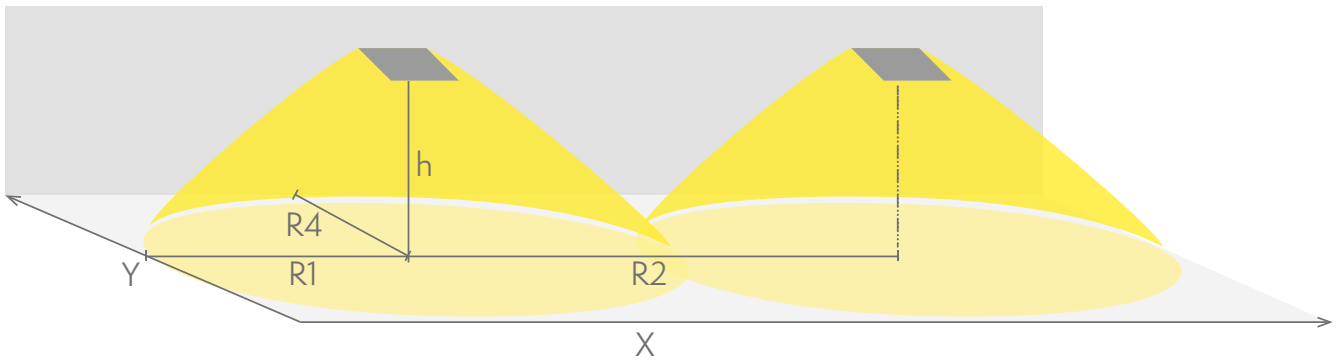

Emergency lighting for escape routes (ceiling mounting)

Table of 1 lux for escape routes in the middle line according to the norm EN 1838.

Level of measurement 0,02 m, measurement result with battery operation.

R1 distance from wall (X axis)
 R2 installation distance between lights (X axis)
 R4 distance from wall (Y axis)
TWTA551WK

Mounting height (m)	Below the light lux	R1 (m)	R2 (m)	R4 (m)
		1 lux	1 lux	1 lux
2,5	25	2,5	6	2,5
4	9	3	8	3
6	4	4	9	4
8	2,5	4,5	11	4,5
10	1,5	3,5	11	3,5