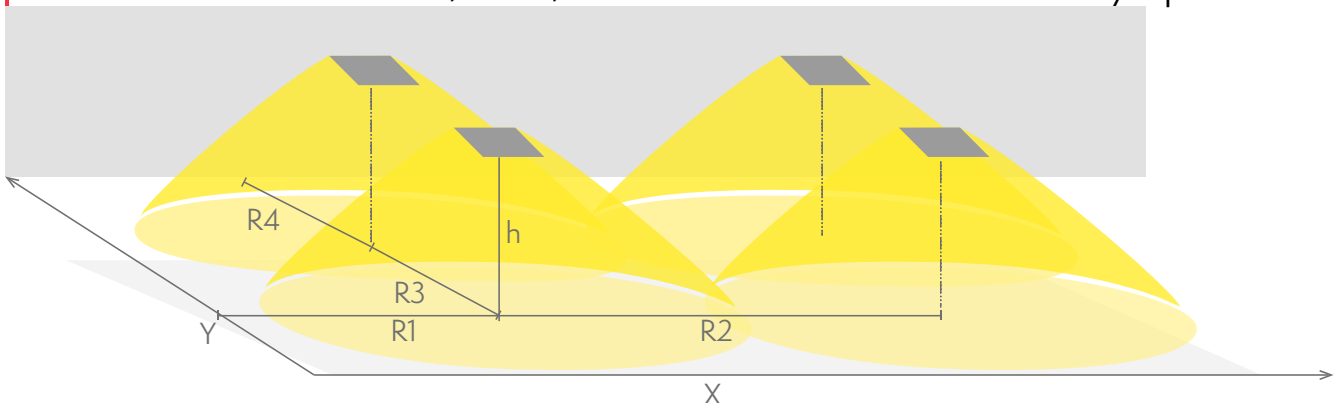

Emergency lighting for escape routes (ceiling mounting)

Table of 1 lux for escape routes in the middle line according to the norm EN 1838.

Level of measurement 0,02 m, measurement result with battery operation.

R1 distance from wall (X axis)
 R2 installation distance between lights (X axis)
 R4 distance from wall (Y axis)
TWTA551WK

Mounting height (m)	Below the light lux	R1 (m)	R2 (m)	R4 (m)
		1 lux	1 lux	1 lux
2,5	25	2,5	6	2,5
4	9	3	8	3
6	4	4	9	4
8	2,5	4,5	11	4,5
10	1,5	3,5	11	3,5

Emergency lighting for open areas (ceiling mounting)

Table of 0,5 lux for open areas according to the norm EN 1838, 0,5 m edge district is considered in the table.
 Level of measurement 0,02 m, measurement result with battery operation.

R1 distance from wall (X axis)
 R2 installation distance between lights (X axis)
 R3 installation distance between lights (Y axis)
 R4 distance from wall (Y axis)

We reserve the rights to make modifications without notice.
 Copyright © 2024 Teknoware. All rights reserved.
 Date: January 12, 2024 | Source:
www.teknoware.com/en/emergency-lighting-1/slimspot-ii-zone-midbay-emergency-light-twt-a551wk