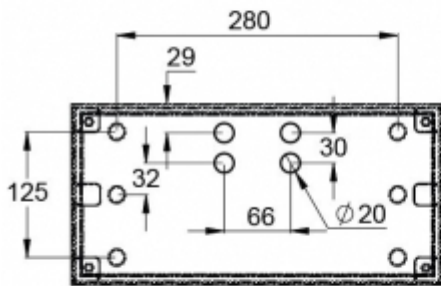

We reserve the rights to make modifications without notice.
Copyright © 2024 Teknoware. All rights reserved.
Date: January 17, 2024 | Source:
www.teknoware.com/en/emergency-lighting/solid-exit-2-emergency-exit-light-twt3151wk

Teknoware Oy | P.O. Box 19, 15101 Lahti | Ilmarisentie 8, 15200 Lahti Finland
Tel +358 3 883 020 | VAT-number FI01494751 | teknoware.com | emexit@teknoware.com