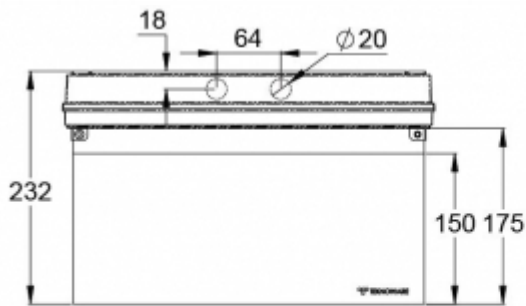

We reserve the rights to make modifications without notice.
Copyright © 2024 Teknoware. All rights reserved.
Date: January 17, 2024 | Source:
www.teknoware.com/en/emergency-lighting/solid-exit-2-emergency-exit-light-twt3151wk

Teknoware Oy | P.O. Box 19, 15101 Lahti | Ilmarisentie 8, 15200 Lahti Finland
Tel +358 3 883 020 | VAT-number FI01494751 | teknoware.com | emexit@teknoware.com