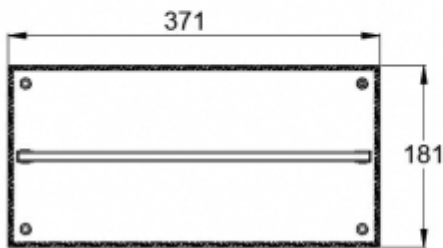

We reserve the rights to make modifications without notice.
Copyright © 2024 Teknoware. All rights reserved.
Date: January 17, 2024 | Source:
www.teknoware.com/en/emergency-lighting/solid-exit-2-emergency-exit-light-twt3151wk

Teknoware Oy | P.O. Box 19, 15101 Lahti | Ilmarisentie 8, 15200 Lahti Finland
Tel +358 3 883 020 | VAT-number FI01494751 | teknoware.com | emexit@teknoware.com