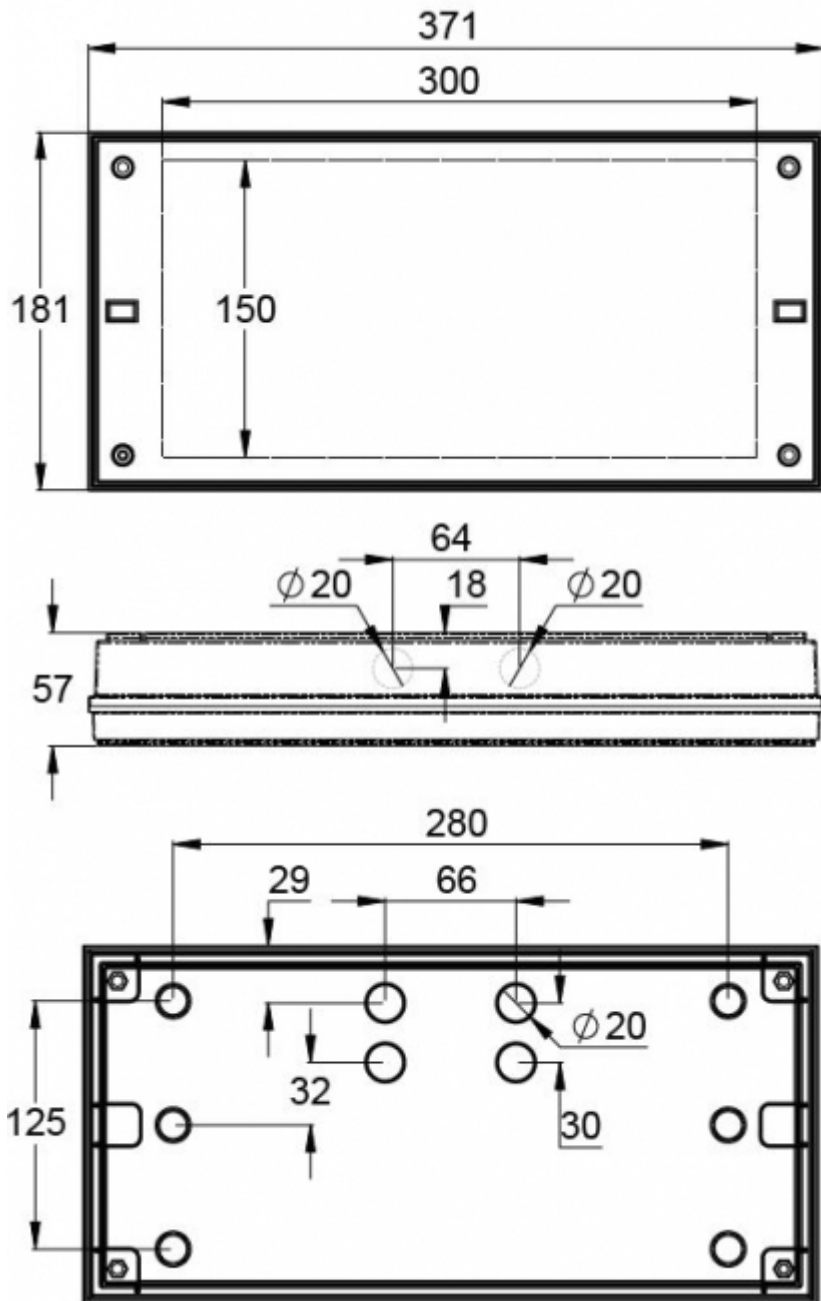

We reserve the rights to make modifications without notice.
Copyright © 2024 Teknoware. All rights reserved.
Date: January 12, 2024 | Source:
www.teknoware.com/en/solid-line-midbay-highoutput-emergency-light-twt4351wkh

Teknoware Oy | P.O. Box 19, 15101 Lahti | Ilmarisentie 8, 15200 Lahti Finland
Tel +358 3 883 020 | VAT-number FI01494751 | teknoware.com | emexit@teknoware.com