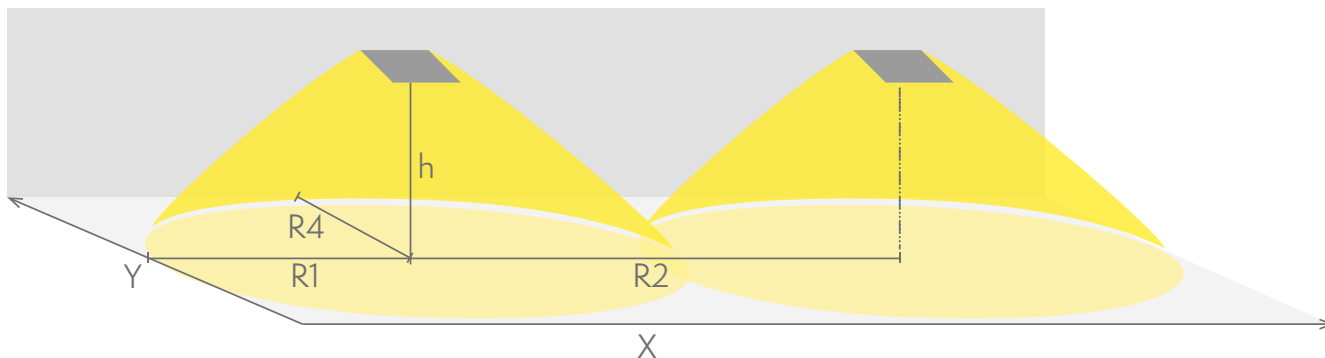

R1 distance from wall (X axis)  
 R2 installation distance between lights (X axis)  
 R4 distance from wall (Y axis)  
**TWT4351WKH**

Mounting height (m)	Below the light lux	R1 (m)	R2 (m)	R4 (m)
		1 lux	1 lux	1 lux
3	59	5,5	14	1
4	33	6	16	1
6	15	7	20	1
8	9	8	20	1
10	6	9	21	1
12	4	10	22	1
14	2,5	9,5	20	1
16	1,5	8,5	18	1