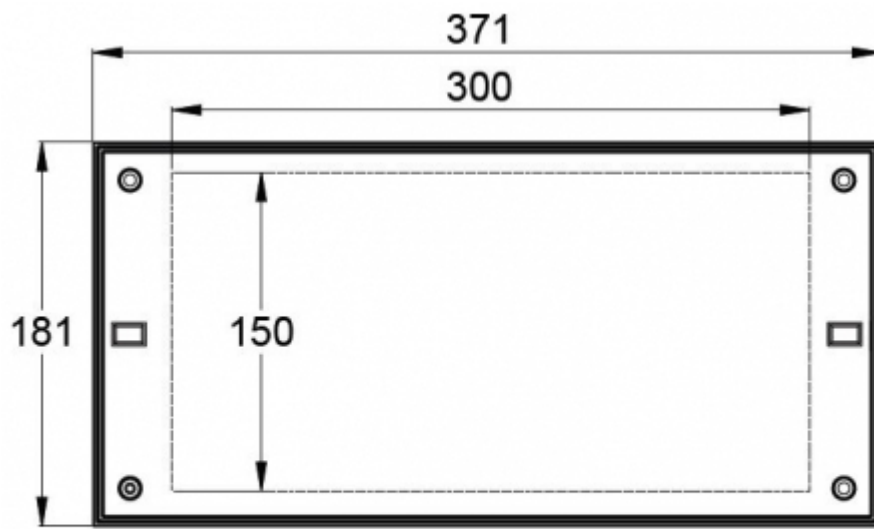

We reserve the rights to make modifications without notice.
Copyright © 2024 Teknoware. All rights reserved.
Date: January 12, 2024 | Source:
www.teknoware.com/en/emergency-lighting-1/solid-zone-highbay-emergency-light-twt3756-wk

Teknoware Oy | P.O. Box 19, 15101 Lahti | Ilmarisentie 8, 15200 Lahti Finland
Tel +358 3 883 020 | VAT-number FI01494751 | teknoware.com | emexit@teknoware.com