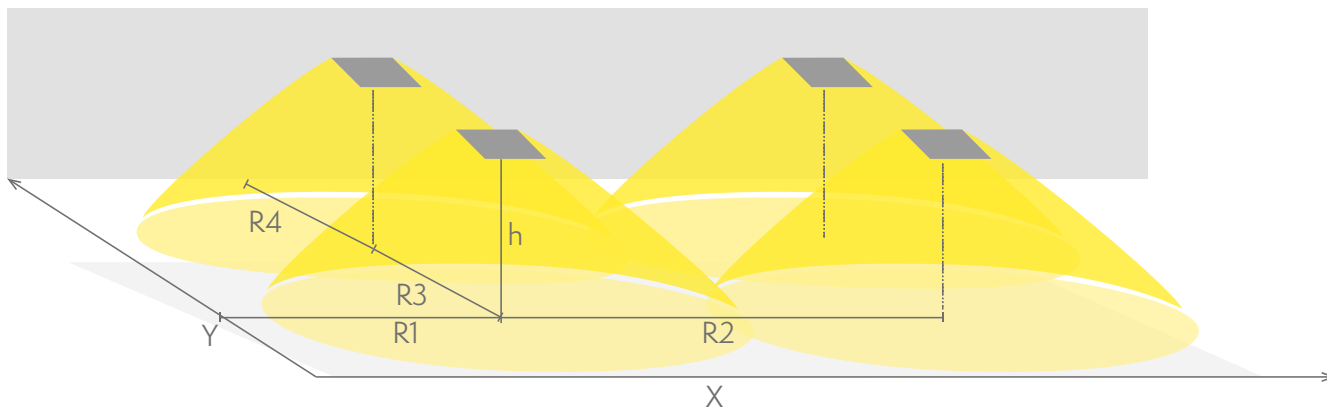

- R1 distance from wall (X axis)
- R2 installation distance between lights (X axis)
- R3 installation distance between lights (Y axis)
- R4 distance from wall (Y axis)

TWT3756WK

Mounting height (m)	Below the light lux	R1 (m)	R2 (m)	R3 (m)	R4 (m)
		0,5 lux	0,5 lux	0,5 lux	0,5 lux
3	72	7	14	14	7
4	41	7,5	15	15	7,5
6	18	9	18	18	9
8	11	10	20	20	10
10	7	10,5	21	21	10,5
12	5	11	22	22	11
14	3,5	11,5	23	23	11,5
16	3	12	24	24	12
18	2,5	12,5	25	25	12,5
20	2	12,5	25	25	12,5
30	1	12,5	25	25	12,5

OPTIONAL ACCESSORIES:

OPTIONAL MOUNTING ACCESSORIES FOR EMERGENCY EXIT LIGHTS

Product Code	Product Name	Compatible Product Groups
TWT3006	Solid Suspension Bracket TWT3006	Solid Exit 2 Emergency Exit Lights, Solid: Line Lowbay Emergency Lights, Solid: Line Midbay Emergency Lights, Solid: Zone Lowbay Emergency Lights, Solid: Zone Midbay Emergency Lights

We reserve the rights to make modifications without notice.

Copyright © 2024 Teknoware. All rights reserved.

Date: January 12, 2024 | Source:

www.teknoware.com/en/emergency-lighting-1/solid-zone-highbay-emergency-light-twt3756-wk

wk

Teknoware Oy | P.O. Box 19, 15101 Lahti | Ilmarisentie 8, 15200 Lahti Finland

Tel +358 3 883 020 | VAT-number FI01494751 | teknoware.com | emexit@teknoware.com