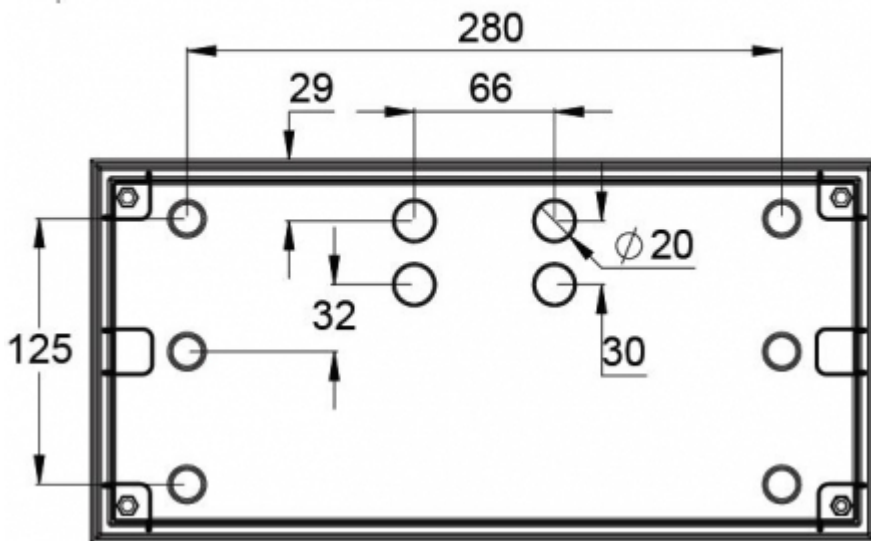

We reserve the rights to make modifications without notice.
Copyright © 2024 Teknoware. All rights reserved.
Date: January 12, 2024 | Source:
www.teknoware.com/en/emergency-lighting-1/solid-zone-highbay-emergency-light-twt3756-wk

Teknoware Oy | P.O. Box 19, 15101 Lahti | Ilmarisentie 8, 15200 Lahti Finland
Tel +358 3 883 020 | VAT-number FI01494751 | teknoware.com | emexit@teknoware.com