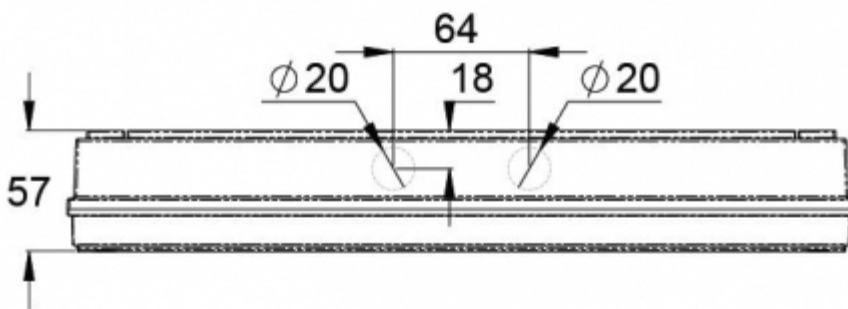

We reserve the rights to make modifications without notice.
Copyright © 2024 Teknoware. All rights reserved.
Date: January 12, 2024 | Source:
www.teknoware.com/en/emergency-lighting-1/solid-zone-highbay-emergency-light-twt3756-wk

Teknoware Oy | P.O. Box 19, 15101 Lahti | Ilmarisentie 8, 15200 Lahti Finland
Tel +358 3 883 020 | VAT-number FI01494751 | teknoware.com | emexit@teknoware.com