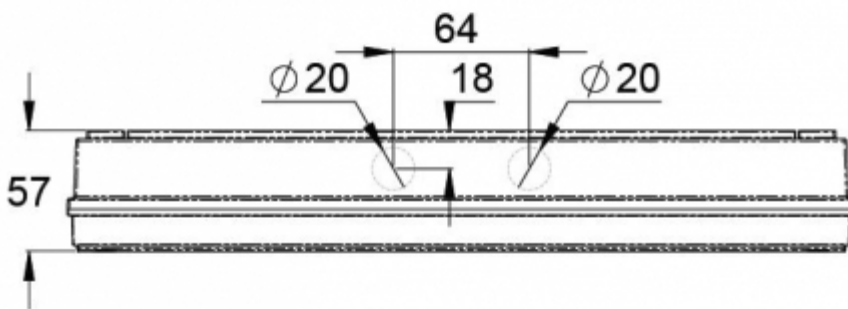

We reserve the rights to make modifications without notice.
Copyright © 2024 Teknoware. All rights reserved.
Date: January 12, 2024 | Source:
www.teknoware.com/en/solid-zone-midbay-emergency-light-twt3651wk

Teknoware Oy | P.O. Box 19, 15101 Lahti | Ilmarisentie 8, 15200 Lahti Finland
Tel +358 3 883 020 | VAT-number FI01494751 | teknoware.com | emexit@teknoware.com