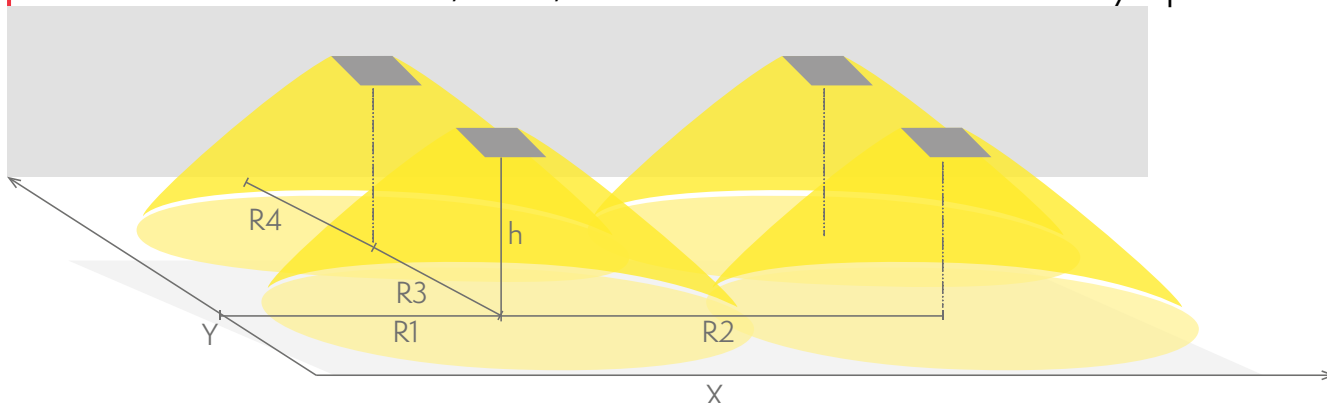

Table of 0,5 lux for open areas according to the norm EN 1838, 0,5 m edge district is considered in the table.

Level of measurement 0,02 m, measurement result with battery operation.

R1 distance from wall (X axis)