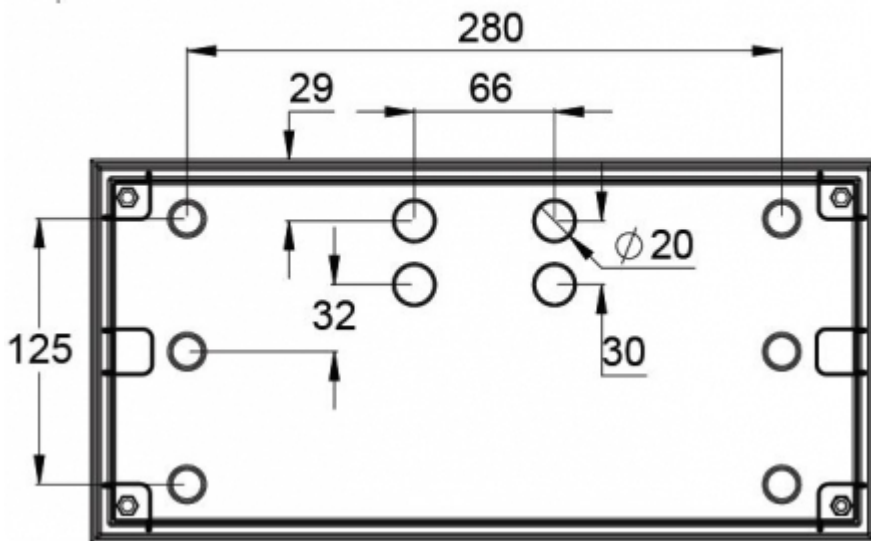

We reserve the rights to make modifications without notice.
Copyright © 2024 Teknoware. All rights reserved.
Date: January 12, 2024 | Source:
www.teknoware.com/en/solid-zone-midbay-emergency-light-twt3651wk

Teknoware Oy | P.O. Box 19, 15101 Lahti | Ilmarisentie 8, 15200 Lahti Finland
Tel +358 3 883 020 | VAT-number FI01494751 | teknoware.com | emexit@teknoware.com