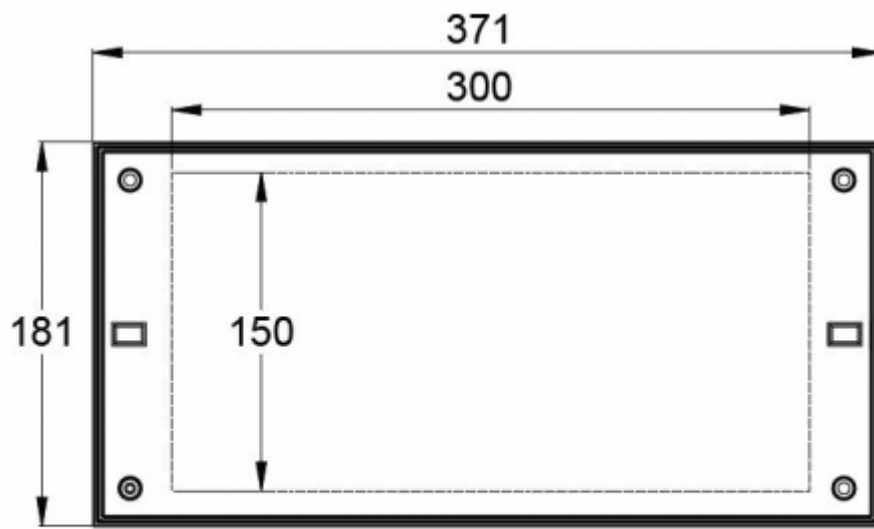

We reserve the rights to make modifications without notice.
Copyright © 2024 Teknoware. All rights reserved.
Date: January 12, 2024 | Source:
www.teknoware.com/en/solid-zone-midbay-emergency-light-twt3651wk

Teknoware Oy | P.O. Box 19, 15101 Lahti | Ilmarisentie 8, 15200 Lahti Finland
Tel +358 3 883 020 | VAT-number FI01494751 | teknoware.com | emexit@teknoware.com