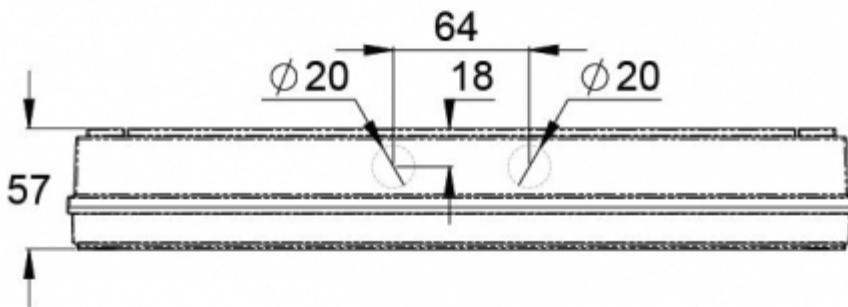

We reserve the rights to make modifications without notice.
Copyright © 2024 Teknoware. All rights reserved.
Date: January 12, 2024 | Source:
www.teknoware.com/en/emergency-lighting-1/solid-zone-midbay-emergency-light-twt3751wk

Teknoware Oy | P.O. Box 19, 15101 Lahti | Ilmarisentie 8, 15200 Lahti Finland
Tel +358 3 883 020 | VAT-number FI01494751 | teknoware.com | emexit@teknoware.com