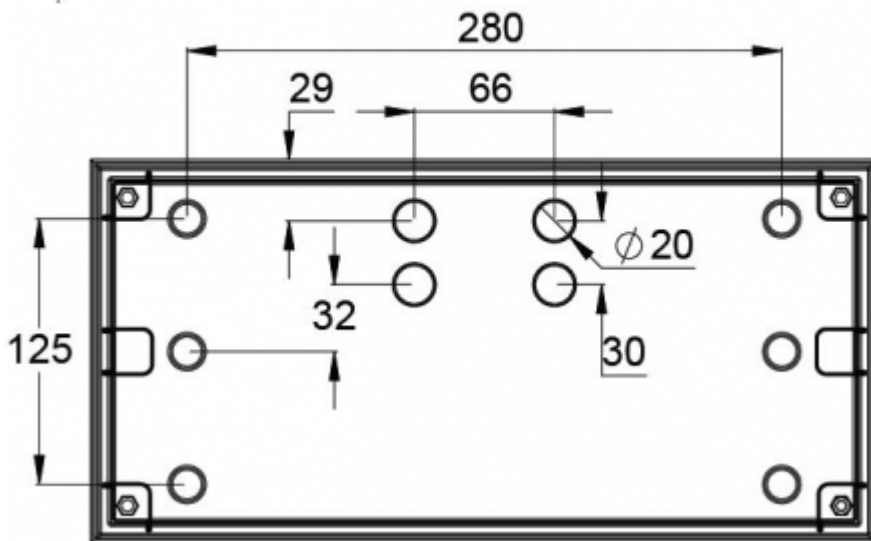

We reserve the rights to make modifications without notice.
Copyright © 2024 Teknoware. All rights reserved.
Date: January 12, 2024 | Source:
www.teknoware.com/en/emergency-lighting-1/solid-zone-midbay-emergency-light-twt3751wk

Teknoware Oy | P.O. Box 19, 15101 Lahti | Ilmarisentie 8, 15200 Lahti Finland
Tel +358 3 883 020 | VAT-number FI01494751 | teknoware.com | emexit@teknoware.com