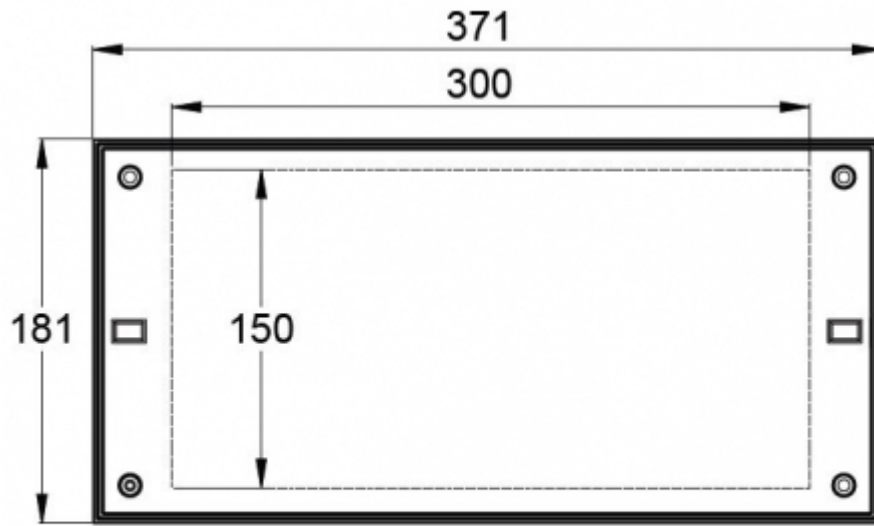

We reserve the rights to make modifications without notice.
Copyright © 2024 Teknoware. All rights reserved.
Date: January 12, 2024 | Source:
www.teknoware.com/en/emergency-lighting-1/solid-zone-midbay-emergency-light-twt3751wk

Teknoware Oy | P.O. Box 19, 15101 Lahti | Ilmarisentie 8, 15200 Lahti Finland
Tel +358 3 883 020 | VAT-number FI01494751 | teknoware.com | emexit@teknoware.com