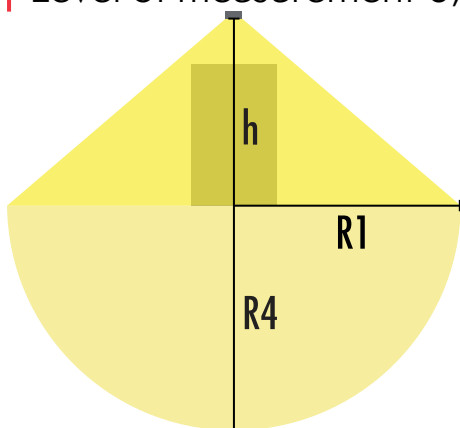

- R1 distance from wall (X axis)
- R4 distance from wall (Y axis)