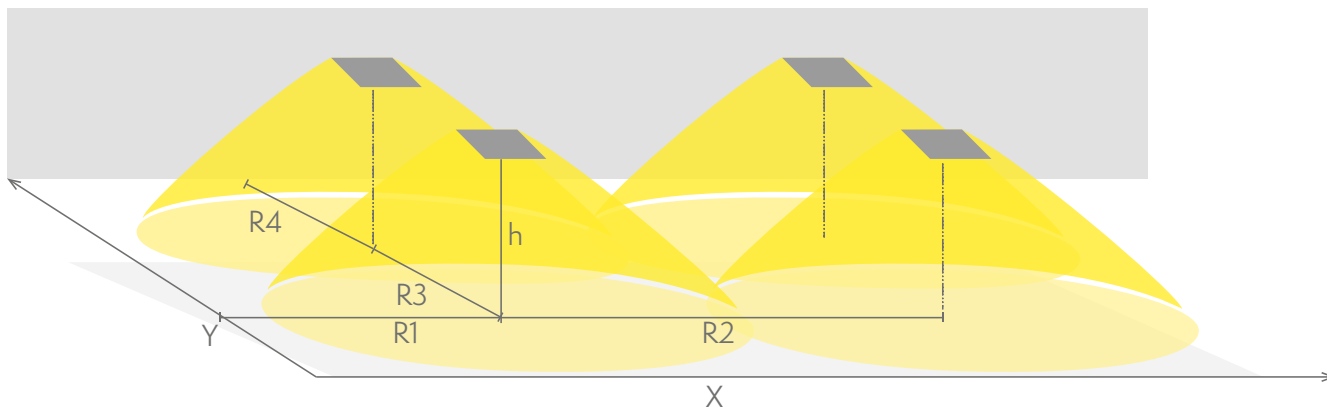

STAMINA ZONE EMERGENCY LIGHT TWT5251WK

Addressable 230 V centrally supplied LED emergency light

The Stamina Zone TWT5251WK is designed to meet the highest demands in challenging environments.

The luminaire has an impact resistant IK10 metal body and it is dust- and waterproof (IP65). This model can be used in freezing temperatures up to -30°C. The Stamina has several mounting options. This model is a 230 V central battery system luminaire and it's designed to illuminate open areas.

Product Code	TWT5251WK
Feature	Intelligent Controller, Tapsa Control
Mounting (standard)	wall, ceiling
Customs Code	94056080
GTIN Code	6438045024530
ETIM Product Class	EC001957
Length	265 mm
Width	100 mm
Height	87 mm
Weight	1,2 kg
Max Input Power VA	14 VA
Max Input Power W	8,5 W
Nominal Supply Voltage	220-240 V, 50/60 Hz AC,DC
Protection Class	I
IP Class	IP65
IK Class	IK10
Temperature Range Min - Max	-30...+50 °C
Glow Wire Test of Plastic Materials	850 °C
Certifications	SGS Fimko
Light Source	LED
Body Material	cast aluminium
Colour	RAL9007
Electrical Installation	3 x 2,5 mm ²
Luminous Flux	480 lm

Emergency lighting for open areas (ceiling mounting)

Table of 0,5 lux for open areas according to the norm EN 1838, 0,5 m edge district is considered in the table.
Level of measurement 0,02 m, measurement result with battery operation.

- R1 distance from wall (X axis)
- R2 installation distance between lights (X axis)
- R3 installation distance between lights (Y axis)
- R4 distance from wall (Y axis)

TWT5251WK

Mounting height (m)	Below the light lux	R1 (m)	R2 (m)	R3 (m)	R4 (m)
		0,5 lux	0,5 lux	0,5 lux	0,5 lux
4	31	3,5	7,5	7,5	3,5
6	14	4,5	9,5	9,5	4,5
8	7	5	10,5	10,5	5
10	5	5,5	12	12	5,5
12	3,5	6	13	13	6
14	2,5	6	13	13	6
16	2	6	13	13	6