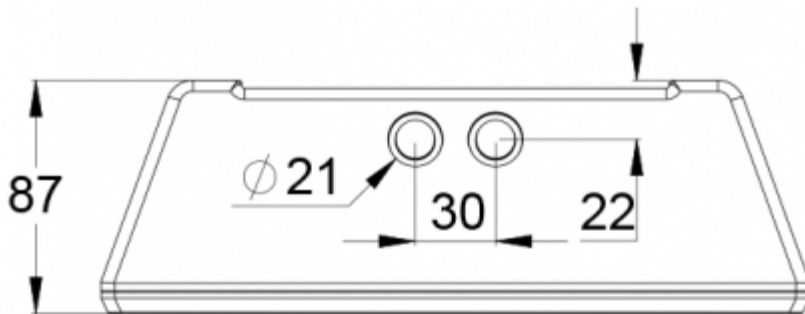

We reserve the rights to make modifications without notice.

Copyright © 2024 Teknoware. All rights reserved.

Date: January 12, 2024 | Source:

www.teknoware.com/en/emergency-lighting-1/stamina-zone-highoutput-emergency-light-tw-t5751wkh

Teknoware Oy | P.O. Box 19, 15101 Lahti | Ilmarisentie 8, 15200 Lahti Finland

Tel +358 3 883 020 | VAT-number FI01494751 | teknoware.com | emexit@teknoware.com