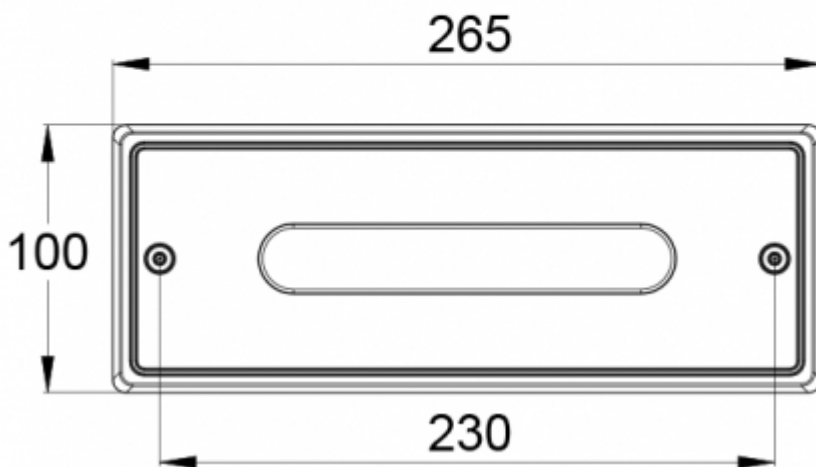

We reserve the rights to make modifications without notice.

Copyright © 2024 Teknoware. All rights reserved.

Date: January 12, 2024 | Source:

www.teknoware.com/en/emergency-lighting-1/stamina-zone-highoutput-emergency-light-tw-t5751wkh

Teknoware Oy | P.O. Box 19, 15101 Lahti | Ilmarisentie 8, 15200 Lahti Finland

Tel +358 3 883 020 | VAT-number FI01494751 | teknoware.com | emexit@teknoware.com