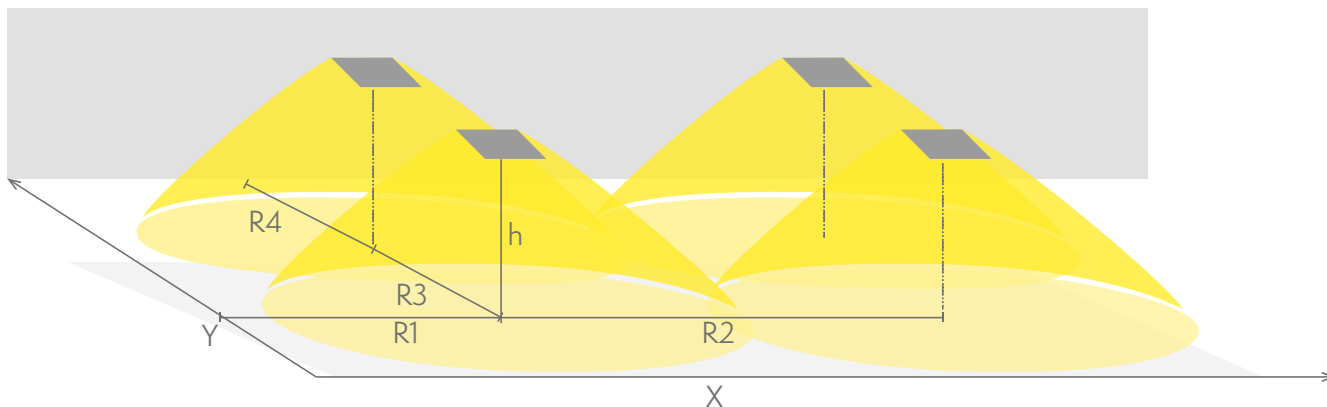

## Emergency lighting for open areas (ceiling mounting)

Table of 0,5 lux for open areas according to the norm EN 1838, 0,5 m edge district is considered in the table.

Level of measurement 0,02 m, measurement result with battery operation.

- R1 distance from wall (X axis)
- R2 installation distance between lights (X axis)
- R3 installation distance between lights (Y axis)
- R4 distance from wall (Y axis)