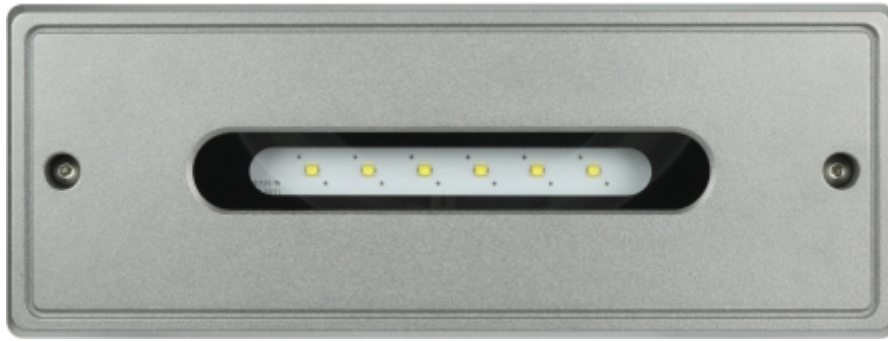

# STAMINA ZONE HIGHOUTPUT EMERGENCY LIGHT TWT5751WKH

## Addressable 230 V centrally supplied LED emergency light

The Stamina Zone Highoutput TWT5751WKH is designed to meet the highest demands in challenging environments.

The luminaire has an impact resistant IK10 metal body and it is dust- and waterproof (IP65). This model can be used in freezing temperatures up to -30°C. The Stamina has several mounting options. This model is equipped with optics that enables the luminaire to be installed up to 20 meters to illuminate wide open areas.

Product Code	TWT5751WKH
Feature	Intelligent Controller, Tapsa Control
Mounting (standard)	wall, ceiling
Customs Code	94056080
GTIN Code	6438045024547
ETIM Product Class	EC001957
Length	265 mm
Width	100 mm
Height	87 mm
Weight	1,2 kg
Max Input Power VA	33 VA
Max Input Power W	18 W
Nominal Supply Voltage	220-240 V, 50/60 Hz AC,DC
Protection Class	I
IP Class	IP65
IK Class	IK10
Temperature Range Min - Max	-30...+50 °C
Glow Wire Test of Plastic Materials	850 °C
Certifications	SGS Fimko
Light Source	LED
Body Material	cast aluminium
Colour	RAL9007
Electrical Installation	3 x 2,5 mm <sup>2</sup>
Luminous Flux	1110 lm