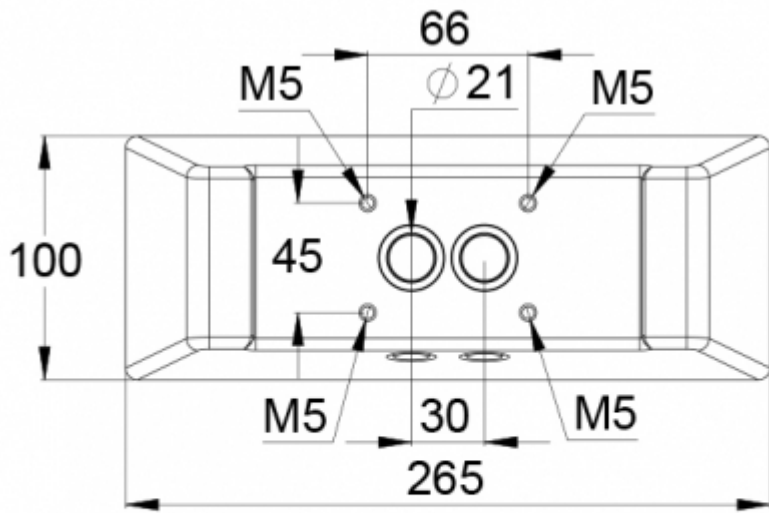

We reserve the rights to make modifications without notice.

Copyright © 2024 Teknoware. All rights reserved.

Date: January 12, 2024 | Source:

www.teknoware.com/en/emergency-lighting-1/stamina-zone-highoutput-emergency-light-tw-t5751wkh

Teknoware Oy | P.O. Box 19, 15101 Lahti | Ilmarisentie 8, 15200 Lahti Finland

Tel +358 3 883 020 | VAT-number FI01494751 | teknoware.com | emexit@teknoware.com