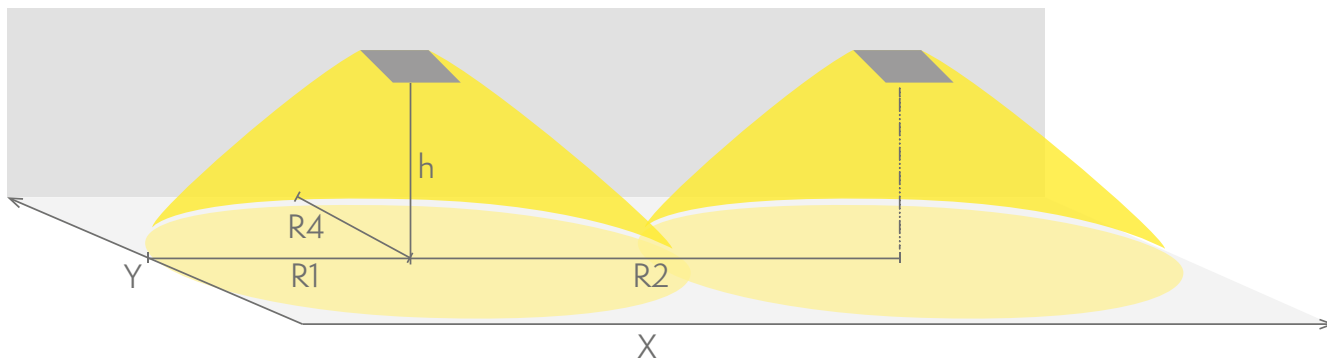

- R1 distance from wall (X axis)
- R2 installation distance between lights (X axis)
- R4 distance from wall (Y axis)

TWTC151WK

Mounting height (m)	Below the light lux	R1 (m)	R2 (m)	R4 (m)
		1 lux	1 lux	1 lux
2,5	7,5	9	21	1
4	3	10	28	1
6	1,5	9	22	1

OPTIONAL ACCESSORIES:

OPTIONAL MOUNTING ACCESSORIES FOR EMERGENCY LIGHTS

Product Code	Product Name	Compatible Product Groups
TWTC1001	Trail wall bracket TWTC1001