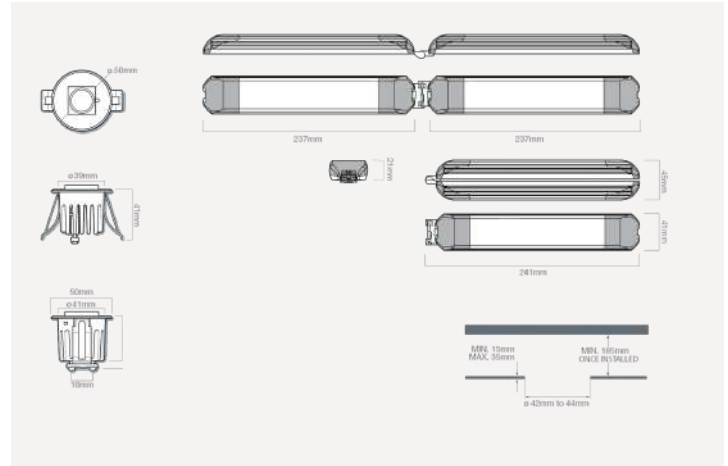

# SPOT

## Dimensions

**550**  
Lumens

## High Output Emergency LED Recessed Luminaire

The LED, has been designed to be recessed into a 42-44mm cut out.

Key features:

**LED IP30**

- Used high effective LED lamp source
- Suitable for double height areas
- Easy to install & maintain
- 3 Hours battery backup
- Smart charge technology

## Order codes

Order code	Description
ESC0800L-SC	- SPOT
ESC0800L-SM	- SPOT