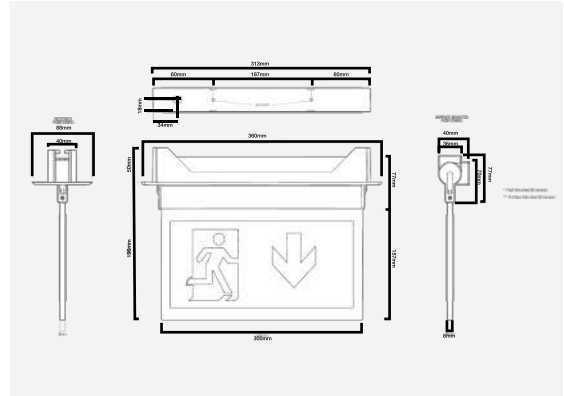

LIOR

Dimensions

LED IP20 28m LED exit sign

Key features:

- Easy to install & maintain
- High Performance LED technology
- 3 hours emergency duration
- Suitable for all public areas
- Wall/ ceiling/ recess mounting
- 28m viewing distance
- Smart charge technology

Order codes

Order code	Description
ESC0813L-SCCW	- LIOR
ESC0813L-SMCW	- LIOR

Accessories

Order code	Description
ESC0801	- LIOR SINGLE UP
ESC0802	- LIOR SINGLE DOWN
ESC0803	- LIOR SINGLE LEFT
ESC0804	- LIOR SINGLE RIGHT
ESC0805	- LIOR DOUBLE LEFT/RIGHT
ESC8001	- RECELL MOUNTING FRAME
ESC8002	- SUSPENSION BRACKET

Specification

Supply voltage	: 220 - 240 V
Supply frequency	: 50/60 Hz
Supply current	: 12-17 mA
Power factor	: 0.44 - 0.52
Total circuit power (max)	: 2 W
Total circuit power (nom)	: 0.8 W
Ambient temperature (ta)	: 0 to +35°C
Protection class	: Class II
IP rating	: IP20
Conductor size	: 0.75 to 1.5 mm ²
Emergency duration	: 3 hours
Recharge period	: 24 hours
Weight of luminaire	: 810 - 955 g
Viewing distance	: 28 m
Battery	: 3.6V 1.7Ah rechargeable NiMH